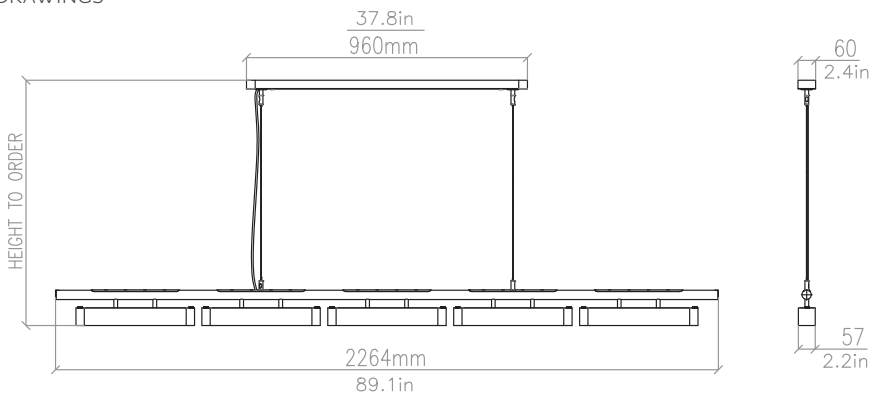

LINE DRAWINGS