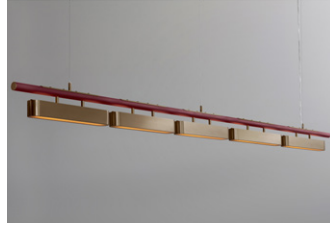

ANTIQUE BRASS | TEXTURED OXBLOOD