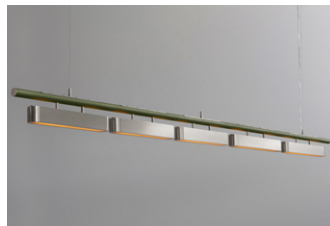

SATIN NICKEL | SATIN OLIVE