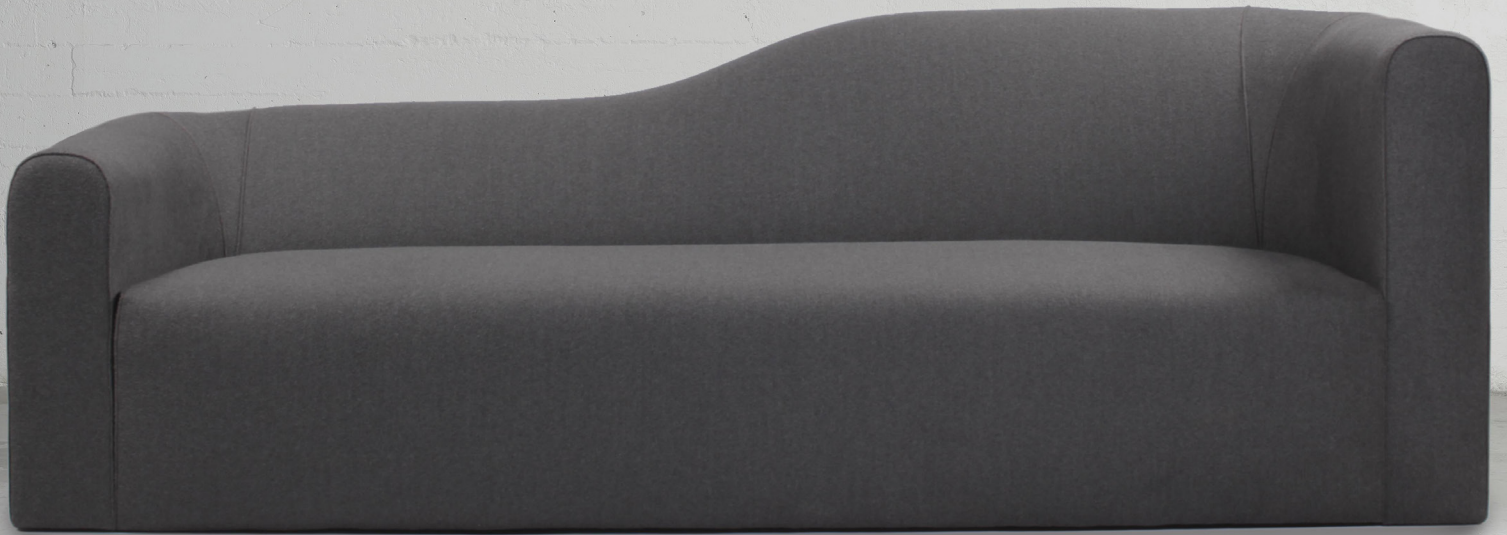

JIUN HO

FURNITURE

Colina Sofa

jiunho.com

JIUN HO

COLINA SOFA

SF-12-106-B

W 84" D 37" H 33" SH 16.5" AH 26"

COM 16 yds COL 288 sq ft

SF-12-106-C

W 96" D 37" H 33" SH 16.5" AH 26"

COM 19 yds COL 342 sq ft

SF-12-106-D

W 108" D 37" H 33" SH 16.5" AH 26"

COM 22 yds COL 396 sq ft

Note: COM / COL must be railroaded