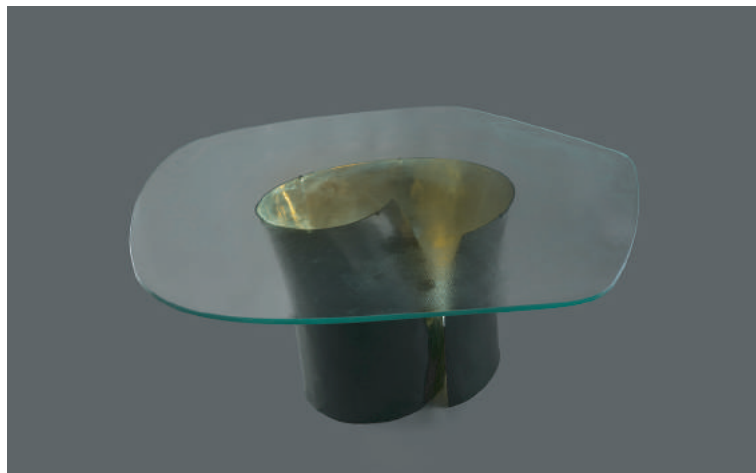

JIUN HO

FURNITURE
Colca Table

jiunho.com

JIUN HO

COLCA TABLE

CMPT-18-101-A (top only)

W 68" D 68" H 0.75"

TA-17-126-CMPT-BASE (base only)

W 34.5" D 26" H 29"

SHOWN

Top: architectural glass with molten texture (underside)

Base: Patina Bronze on exterior, high-polish finish on interior

DENNIS MILLER ASSOCIATES

200 Lexington Avenue Suite 1210 New York, NY 10016
212.684.0070 Fax.212.684.0776 www.dennismiller.com