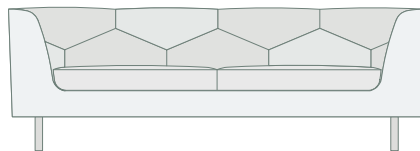

79"

84"

96"

CLOUDBOX SEATING—NIMBUS SOFA

Cloudbox takes its cue from a stalwart tradition, the Chesterfield—updated with a contemporary perspective.

The Nimbus pattern of over-scaled half hexagons is classic and bold.

The upholstered box is elevated on slender runner legs rendered in metal and wood that lend strength and warmth to its modern aesthetic.

The Nimbus pattern is available in fabric or leather.

DIMENSIONS

79" L x 33.75" D x 28.5" H

84" L x 33.75" D x 28.5" H

96" L x 33.75" D x 28.5" H

MATERIAL REQUIREMENT OPTIONS

One COM overall

79" Long: COM 13 yards

84" Long: COM 14 yards

96" Long: COM 15 yards

Two Contrasting Materials