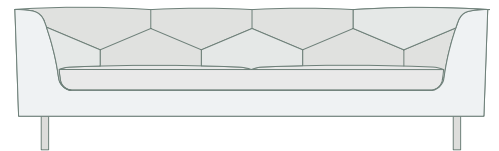

79"

84"

96"

CLOUDBOX SEATING—NIMBUS SOFA

Cloudbox takes its cue from a stalwart tradition, the Chesterfield—updated with a contemporary perspective.

The Nimbus pattern of over-scaled half hexagons is classic and bold.

The upholstered box is elevated on slender runner legs rendered in metal and wood that lend strength and warmth to its modern aesthetic.

The Nimbus pattern is available in fabric or leather.

DIMENSIONS

79" L x 33.75" D x 28.5" H

84" L x 33.75" D x 28.5" H

96" L x 33.75" D x 28.5" H

MATERIAL REQUIREMENT OPTIONS

One COM overall

79" Long: COM 13 yards

84" Long: COM 14 yards

96" Long: COM 15 yards

Two Contrasting Materials