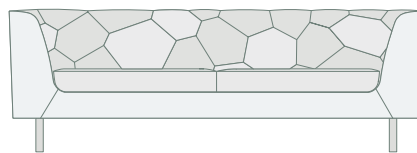

79"

84"

96"

CLOUDBOX SEATING—CUMULUS SOFA

Cloudbox takes its cue from a stalwart tradition, the Chesterfield—updated with a contemporary perspective.

The Cumulus quilting pattern, a non-repeating molecular motif creates an unconventional yet fresh appearance.

The upholstered box is elevated on slender runner legs rendered in metal and wood that lend strength and warmth to its modern aesthetic.

The Cumulus quilt pattern on the inside is available only in fabric, not in leather.

DIMENSIONS

79" L x 33.75" D x 28.5" H

84" L x 33.75" D x 28.5" H

96" L x 33.75" D x 28.5" H

MATERIAL REQUIREMENT OPTIONS

One COM overall

79" Long: COM 13 yards

84" Long: COM 14 yards