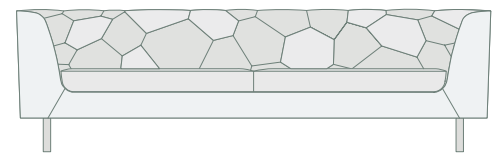

79"

84"

96"

CLOUDBOX SEATING—CUMULUS SOFA

Cloudbox takes its cue from a stalwart tradition, the Chesterfield—updated with a contemporary perspective.

The Cumulus quilting pattern, a non-repeating molecular motif creates an unconventional yet fresh appearance.

The upholstered box is elevated on slender runner legs rendered in metal and wood that lend strength and warmth to its modern aesthetic.

The Cumulus quilt pattern on the inside is available only in fabric, not in leather.

DIMENSIONS

79" L x 33.75" D x 28.5" H

84" L x 33.75" D x 28.5" H

96" L x 33.75" D x 28.5" H

MATERIAL REQUIREMENT OPTIONS

One COM overall

79" Long: COM 13 yards

84" Long: COM 14 yards