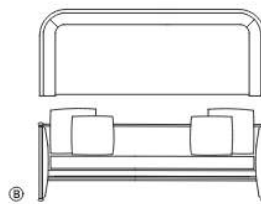

### LOVE SEAT

SF-09-104-A

L 72" W 35" H 28.5" SH 16.5"

COM 18 yds COL 324 sq ft

Includes : 2 big pillows, 2 small pillows