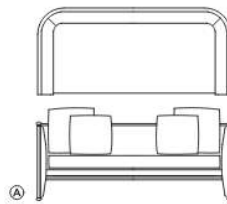

CHEVERNY SOFA

LOVE SEAT

SF-09-104-A

L 72" W 35" H 28.5" SH 16.5"

COM 18 yds COL 324 sq ft

Includes : 2 big pillows, 2 small pillows