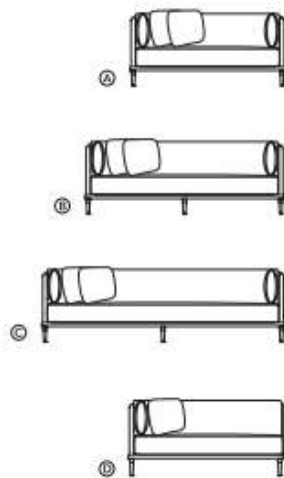

# JIUN HO

FURNITURE

Chambord Sectional + Sofa

[jiunho.com](http://jiunho.com)

## CHAMBORD SECTIONAL + SOFA

### SC-08-101-A

L 72" W 35" H 28.5" SH 15.5" AH 27"

COM 18 yds COL 324 sq ft

Includes : 2 pillows

## CHAISE LOUNGE: RIGHT OR LEFT FACING SIDE ARM