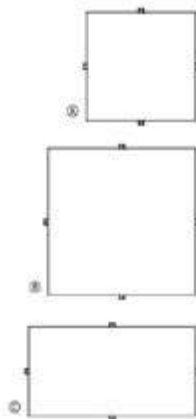

JIUN HO

FURNITURE
Chabana Coffee Table

jiunho.com

SHOWN
Wood : Oak
Metal : Espresso

CHABANA COFFEE TABLE

CT-01-103-A
SQ 36" H 16"

CT-01-103-B
SQ 48" H 16"

CT-01-103-C
L 54" W 30" H 16"