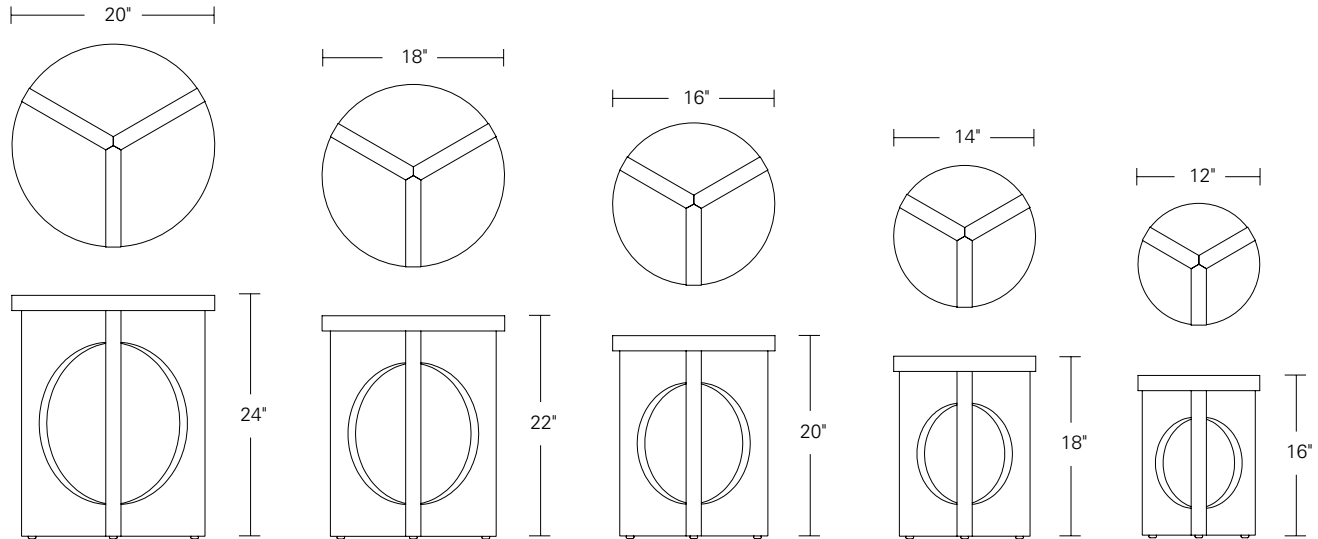

**CAMEO SIDE TABLES**

20 Diam x 24H, 16 Diam x 20H, 12 Diam x 16H

Shown in optional solid Claro Walnut.

Cameo Side Tables have a three legged solid wood base with a connecting trio of circular cut-outs. The modern geometric design and positive and negative spaces create a visual continuity. Cameo Side Tables are available in five diameters and heights in an array of standard finishes.

**Cameo Side Tables:**

- 20"W x 20"D x 24"H
- 18"W x 18"D x 22"H
- 16"W x 16"D x 20"H
- 14"W x 14"D x 18"H
- 12"W x 12"D x 16"H

DESCRIPTION	FINISH OPTIONS	
<p><b>Cameo Side Tables:</b> Solid wood table top and base with or without optional raised metal inlay.</p> <p><b>Inlay Options:</b> Dark bronze, medium bronze, satin brass, or satin aluminum.</p> <p><b>Custom Orders:</b> Custom sizes, woods and finishes are available. Please request a price quotation.</p>	<p><b>Standard - Natural / Stained:</b></p> <p>Ash, Bronze Ash, Burnt Ash, Ebonized Ash, Grey Ash, Mahogany, Medium Mahogany, Oak, Bluff Oak, Grey Oak, Fumed Oak, Walnut, Medium Walnut, Dark Walnut, Ebonized Walnut, Grey Walnut, Silver Walnut, Terra Walnut, Bronze Walnut, Claro Toned Walnut.</p>	<p><b>Premium - Cerused / Bleached:</b></p> <p>Bleached Ash, Cerused Ash, Cerused Bronze Ash, Cerused Burnt Ash, Cerused Mahogany, Cerused Dark Mahogany, Bleached Walnut, Cerused Walnut, Cerused Grey Walnut, Cerused Silver Walnut, Cerused Bronze Walnut, Cerused Oak.</p>