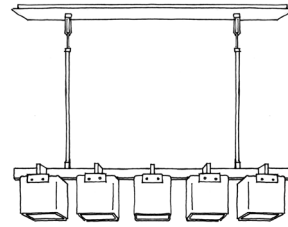

WIDTH: 39" (99.1 CM)

DEPTH: 28" (71.1 CM)

STEMS: 29" STANDARD (73.7 CM)

OAH: 38" (96.5 CM)

CEILING CANOPIES: 4 3/4"W X

4 3/4"D (12.1 W X 12.1 D.)

(FOUR CANOPIES AT STEM LOCATIONS)

WEIGHT: APPROX. 95 LBS.

SINGLE CEILING MOUNT

8058A

X-8058 (OUTDOOR)

4-LIGHT CEILING MOUNT

8058D

SINGLE PENDANT

4058A

DOUBLE PENDANT

4058B

4, 5 & 6 LIGHT CHANDELIER

5058A (4 LIGHT CHANDELIER)

5058B (5 LIGHT CHANDELIER)

5058C (6 LIGHT CHANDELIER)

SCONCE

9058

X-9058 (OUTDOOR)