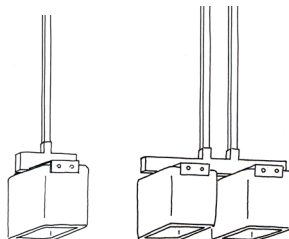

F U S E

lighting

CAMBRIDGE QUAD CHANDELIER
5058D

LIGHT ANTIQUE BRASS WITH SMOKE FROSTED GLASS

© 2000-2020 FUSE LIGHTING.
ALL RIGHTS RESERVED.

CAMBRIDGE QUAD CHANDELIER

5058D

HEIGHT: 9" (22.9 CM)

WIDTH: 39" (99.1 CM)

DEPTH: 28" (71.1 CM)

STEMS: 29" STANDARD (73.7 CM)

OAH: 38" (96.5 CM)

CEILING CANOPIES: 4 3/4"W X

4 3/4"D (12.1 W X 12.1 D.)

(FOUR CANOPIES AT STEM LOCATIONS)

WEIGHT: APPROX. 95 LBS.

SINGLE CEILING MOUNT

8058A

X-8058 (OUTDOOR)

4-LIGHT CEILING MOUNT

8058D

SINGLE PENDANT

4058A

DOUBLE PENDANT

4058B

4, 5 & 6 LIGHT CHANDELIER

5058A (4 LIGHT CHANDELIER)

5058B (5 LIGHT CHANDELIER)

5058C (6 LIGHT CHANDELIER)

SCONCE

9058

X-9058 (OUTDOOR)