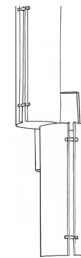

F U S E

lighting

CAMBRIDGE OUTDOOR SCONCE  
X-9058

GLOSS WHITE POWDER COAT WITH CLEAR GLASS

© 2000-2020 FUSE LIGHTING.  
ALL RIGHTS RESERVED.

## X-9058

HEIGHT: 12" (30.5 CM)

WIDTH: 7 1/2" (19.1 CM)

PROJECTION: 8 1/2" (21.6 CM)

BACKPLATE: 12" H X 4 3/4" W  
(30.5 H X 12.1 W)

WIRING: 1 MEDIUM-BASE SOCKET,  
60 WATT MAX.

RECOMMENDED BULB: 60 WATT  
EDISON STYLE 'SQUIRREL CAGE' BULB

## NOTES:

ALL SHADES ARE HAND-BLOWN AND  
WILL VARY IN SIZE AND THICKNESS.

FROSTED FINISH WILL LIGHTEN COLOR

SINGLE CEILING MOUNT  
**8058A**  
**X-8058** (OUTDOOR)

4-LIGHT CEILING MOUNT  
**8058D**

SINGLE PENDANT  
**4058A**

DOUBLE PENDANT  
**4058B**

4, 5 & 6 LIGHT CHANDELIER

**5058A** (4 LIGHT CHANDELIER)

**5058B** (5 LIGHT CHANDELIER)

**5058C** (6 LIGHT CHANDELIER)

QUAD CHANDELIER  
**5058D**

SCONCE  
**9058**

fuselighting.com