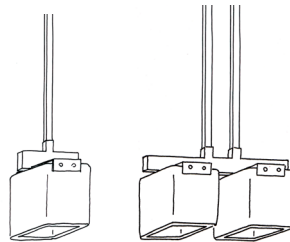

## NOTES:

ALL SHADES ARE HAND-BLOWN AND  
WILL VARY IN SIZE AND THICKNESS.

FROSTED FINISH WILL LIGHTEN COLOR

SINGLE CEILING MOUNT  
**8058A**  
**X-8058** (OUTDOOR)

4-LIGHT CEILING MOUNT  
**8058D**

SINGLE PENDANT  
**4058A**

DOUBLE PENDANT  
**4058B**

4, 5 & 6 LIGHT CHANDELIER

**5058A** (4 LIGHT CHANDELIER)

**5058B** (5 LIGHT CHANDELIER)

**5058C** (6 LIGHT CHANDELIER)

QUAD CHANDELIER  
**5058D**

SCONCE  
**9058**

fuselighting.com