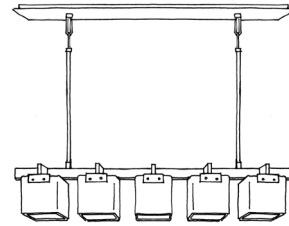

4, 5 & 6 LIGHT CHANDELIER

5058A (4 LIGHT CHANDELIER)

5058B (5 LIGHT CHANDELIER)

5058C (6 LIGHT CHANDELIER)

fuselighting.com

© COPYRIGHT FUSE LIGHTING.
ALL RIGHTS RESERVED.