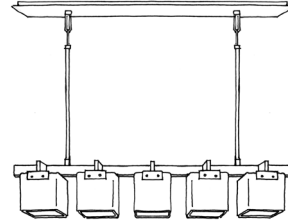

HEIGHT: 8" (20.3 CM)

WIDTH: 6 1/2" (16.5 CM)

DEPTH: 7 1/2" (19.0 CM)

CEILING CANOPY: 4 1/4" SQ.
(10.8 SQ.)

WEIGHT: APPROX. 15 LBS.

WIRING: 1 MEDIUM-BASE SOCKET,
60 WATT MAX.

RECOMMENDED BULB: 60 WATT
EDISON STYLE 'SQUIRREL CAGE' BULB

SINGLE CEILING MOUNT
8058

4-LIGHT CEILING MOUNT
8058D

SINGLE PENDANT
4058A

DOUBLE PENDANT
4058B

4, 5 & 6 LIGHT CHANDELIER

5058A (4 LIGHT CHANDELIER)

5058B (5 LIGHT CHANDELIER)

5058C (6 LIGHT CHANDELIER)

QUAD CHANDELIER
5058D

SCONCE
9058

X-9058 (OUTDOOR)

fuselighting.com

© COPYRIGHT FUSE LIGHTING.
ALL RIGHTS RESERVED.