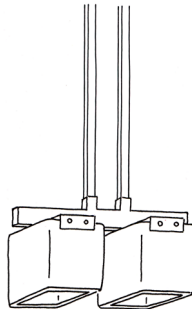

F U S E

lighting

CAMBRIDGE OUTDOOR CEILING MOUNT
X-8058

MARINE OIL RUBBED BRONZE WITH FROSTED SMOKE GLASS

© 2000-2020 FUSE LIGHTING.
ALL RIGHTS RESERVED.

CAMBRIDGE OUTDOOR CEILING MOUNT

CEILING MOUNT

X-8058

HEIGHT: 8" (20.3 CM)

WIDTH: 6 1/2" (16.5 CM)

DEPTH: 7 1/2" (19.0 CM)

CEILING CANOPY: 4 1/4" SQ.
(10.8 SQ.)

WEIGHT: APPROX. 15 LBS.

WIRING: 1 MEDIUM-BASE SOCKET,
60 WATT MAX.

RECOMMENDED BULB: 60 WATT
EDISON STYLE 'SQUIRREL CAGE' BULB

SMOKE

TEXTURE (CHOOSE ONE)

SMOOTH

CRACKLED

FROSTED (INSIDE)

NOTES:

ALL SHADES ARE HAND-BLOWN AND
WILL VARY IN SIZE AND THICKNESS.

FROSTED FINISH WILL LIGHTEN COLOR

SINGLE CEILING MOUNT
8058

4-LIGHT CEILING MOUNT
8058D

SINGLE PENDANT
4058A

DOUBLE PENDANT
4058B

4, 5 & 6 LIGHT CHANDELIER

5058A (4 LIGHT CHANDELIER)

5058B (5 LIGHT CHANDELIER)

5058C (6 LIGHT CHANDELIER)