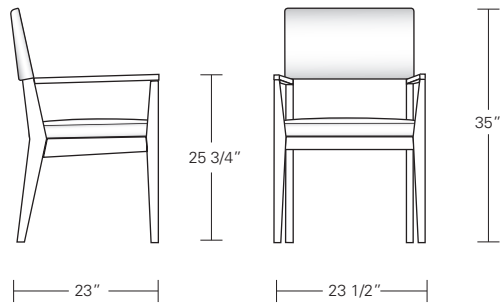

## CADET CHAIR

SIDE: 19 x 22 x 33, ARM: 21 1/2 x 22 x 33

Shown in Dark Walnut and COM

The wood framed Cadet Chair follows the design styling of the full-sized Chevron Chair, but in a more space conscious way. While the Cadet's comfort is based on the Chevron's seat depth, it's more narrow width is a perfect solution for smaller scaled seating criteria.

CADET CHAIR & CHEVRON CHAIR

**Cadet Chair**

19"W x 22"D x 33"H

**Cadet Arm Chair**

21 1/2"W x 22"D x 33"H

**Chevron Chair**

21"W x 23"D x 35"H

**Chevron Arm Chair**

23 1/2"W x 23"D x 35"H

DESCRIPTION		FINISH OPTIONS		
<p><b>Cadet &amp; Chevron Chair:</b> Solid wood frame with upholstered seat. Brushed aluminum toe rail on stool.</p> <p><b>Standard Options:</b> COL or COM. Upholstered or wood back. Seat and back with top stitching.</p> <p><b>Custom Orders:</b> Custom sizes, woods and finishes are available. Please request a price quotation.</p>	<p><b>Standard Finishes</b></p>	<p><b>NATURAL</b></p> <p>Ash, Cherry, Mahogany, Maple, Walnut, Oak.*</p> <p>*At additional cost.</p>	<p><b>STAINED</b></p> <p>Medium Ash, Dark Ash, Burnt Ash, Ebonized Ash, Medium Cherry, Dark Cherry, Medium Mahogany, Ebonized Maple, Medium Walnut, Dark Walnut, Grey Walnut.</p>	<p><b>CERUSED</b></p> <p>Bleached Ash, Cerused Ash, Cerused Dark Ash, Cerused Mahogany, Cerused Dark Mahogany, Cerused Oak, Bleached Walnut, Cerused Walnut, Cerused Grey Walnut.</p>
		<p><b>FABRIC AND LEATHER REQUIREMENTS</b></p> <p><b>COM:</b> 1 yard for stool with upholstered back, 3/4 yard for stool with wood back. 54" wide plain fabric. Repeats and fabric less than 54" wide may require additional yardage.</p> <p><b>COL:</b> 18 sqft. for stool with upholstered back, 15 sqft. for stool with wood back. Hides need to be 50-55 square feet. Smaller hides may require additional square feet.</p>		