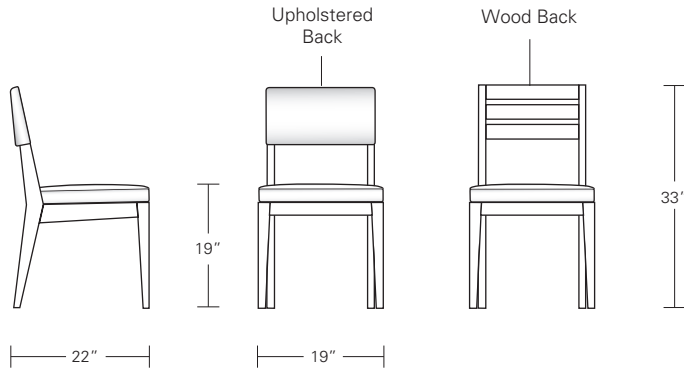

# ALTURA FURNITURE

The Cadet Chair is a scaled down version of our Chevron Chair

## CADET CHAIR

SIDE: 19 x 22 x 33, ARM: 21 1/2 x 22 x 33

Shown in Dark Walnut and COM

The wood framed Cadet Chair follows the design styling of the full-sized Chevron Chair, but in a more space conscious way. While the Cadet's comfort is based on the Chevron's seat depth, it's more narrow width is a perfect solution for smaller scaled seating criteria.

CADET CHAIR & CHEVRON CHAIR

**Cadet Chair**

19"W x 22"D x 33"H

**Cadet Arm Chair**

21 1/2"W x 22"D x 33"H

**Chevron Chair**

21"W x 23"D x 35"H

**Chevron Arm Chair**

23 1/2"W x 23"D x 35"H

DESCRIPTION		FINISH OPTIONS		
<p><b>Cadet &amp; Chevron Chair:</b> Solid wood frame with upholstered seat. Brushed aluminum toe rail on stool.</p> <p><b>Standard Options:</b> COL or COM. Upholstered or wood back. Seat and back with top stitching.</p> <p><b>Custom Orders:</b> Custom sizes, woods and finishes are available. Please request a price quotation.</p>	<p><b>Standard Finishes</b></p>	<p><b>NATURAL</b></p> <p>Ash, Cherry, Mahogany, Maple, Walnut, Oak.*</p> <p>*At additional cost.</p>	<p><b>STAINED</b></p> <p>Medium Ash, Dark Ash, Burnt Ash, Ebonized Ash, Medium Cherry, Dark Cherry, Medium Mahogany, Ebonized Maple, Medium Walnut, Dark Walnut, Grey Walnut.</p>	<p><b>CERUSED</b></p> <p>Bleached Ash, Cerused Ash, Cerused Dark Ash, Cerused Mahogany, Cerused Dark Mahogany, Cerused Oak, Bleached Walnut, Cerused Walnut, Cerused Grey Walnut.</p>
		<p><b>FABRIC AND LEATHER REQUIREMENTS</b></p> <p><b>COM:</b> 1 yard for stool with upholstered back, 3/4 yard for stool with wood back. 54" wide plain fabric. Repeats and fabric less than 54" wide may require additional yardage.</p> <p><b>COL:</b> 18 sqft. for stool with upholstered back, 15 sqft. for stool with wood back. Hides need to be 50-55 square feet. Smaller hides may require additional square feet.</p>		