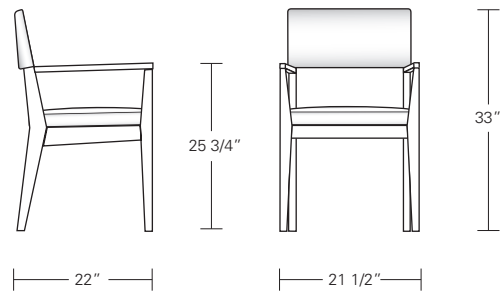

## CADET CHAIR

SIDE: 19 x 22 x 33, ARM: 21 1/2 x 22 x 33

Shown in Dark Walnut and COM

The wood framed Cadet Chair follows the design styling of the full-sized Chevron Chair, but in a more space conscious way. While the Cadet's comfort is based on the Chevron's seat depth, it's more narrow width is a perfect solution for smaller scaled seating criteria.

CADET CHAIR & CHEVRON CHAIR

**Cadet Chair**

19"W x 22"D x 33"H

**Cadet Arm Chair**

21 1/2"W x 22"D x 33"H

**Chevron Chair**

21"W x 23"D x 35"H

**Chevron Arm Chair**