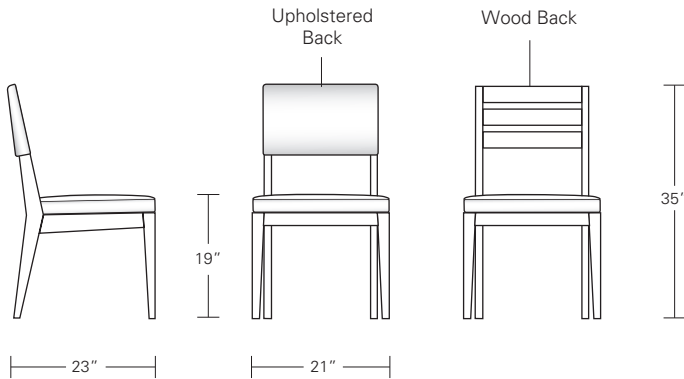

## CADET CHAIR

SIDE: 19 x 22 x 33, ARM: 21 1/2 x 22 x 33

Shown in Dark Walnut and COM

The wood framed Cadet Chair follows the design styling of the full-sized Chevron Chair, but in a more space conscious way. While the Cadet's comfort is based on the Chevron's seat depth, it's more narrow width is a perfect solution for smaller scaled seating criteria.

CADET CHAIR & CHEVRON CHAIR

**Cadet Chair**

19"W x 22"D x 33"H

**Cadet Arm Chair**

21 1/2"W x 22"D x 33"H

**Chevron Chair**

21"W x 23"D x 35"H

**Chevron Arm Chair**

23 1/2"W x 23"D x 35"H

DESCRIPTION		FINISH OPTIONS		
<p><b>Cadet &amp; Chevron Chair:</b> Solid wood frame with upholstered seat. Brushed aluminum toe rail on stool.</p> <p><b>Standard Options:</b> COL or COM. Upholstered or wood back. Seat and back with top stitching.</p> <p><b>Custom Orders:</b> Custom sizes, woods and finishes are available. Please request a price quotation.</p>	<p><b>Standard Finishes</b></p>	<p><b>NATURAL</b></p> <p>Ash, Cherry, Mahogany, Maple, Walnut, Oak.*</p> <p>*At additional cost.</p>	<p><b>STAINED</b></p> <p>Medium Ash, Dark Ash, Burnt Ash, Ebonized Ash, Medium Cherry, Dark Cherry, Medium Mahogany, Ebonized Maple, Medium Walnut, Dark Walnut, Grey Walnut.</p>	<p><b>CERUSED</b></p> <p>Bleached Ash, Cerused Ash, Cerused Dark Ash, Cerused Mahogany, Cerused Dark Mahogany, Cerused Oak, Bleached Walnut, Cerused Walnut, Cerused Grey Walnut.</p>
		<p><b>FABRIC AND LEATHER REQUIREMENTS</b></p> <p><b>COM:</b> 1 yard for stool with upholstered back, 3/4 yard for stool with wood back. 54" wide plain fabric. Repeats and fabric less than 54" wide may require additional yardage.</p> <p><b>COL:</b> 18 sqft. for stool with upholstered back, 15 sqft. for stool with wood back. Hides need to be 50-55 square feet. Smaller hides may require additional square feet.</p>		