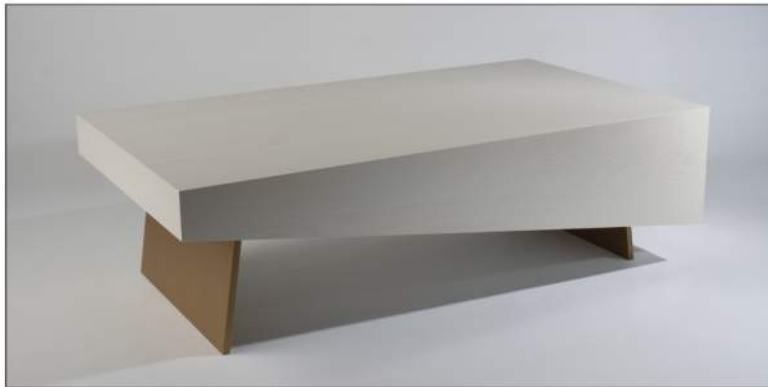

RACE POINT SERIES

© Antoine Proulx

CT-204 COFFEE TABLE

48"l x 24"w x 16"h, 95 lbs.

54"l x 30"w x 16"h, 105 lbs.

60"l x 36"w x 16"h, 115 lbs.

Must specify both a wood and metal finish.