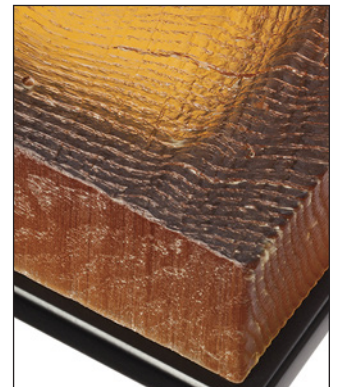

POWELL & BONNELL

9446-R / 9447-R

## BUFFALO JUMP TABLE

Solid and tube steel base cocktail table with a cast resin tabletop. Table top available in multiple resin colours and available with a wood textured or smooth top option.

**9446-R Buffalo Jump Table:** 22.5" h x 15" d x 7" w

## BUFFALO JUMP TABLE

Shown As: First page, Satin black base with wood textured Amber resin top. This page, Modern bronze base with smooth Spearmint resin top.

*Other metal and resin finishes available.*