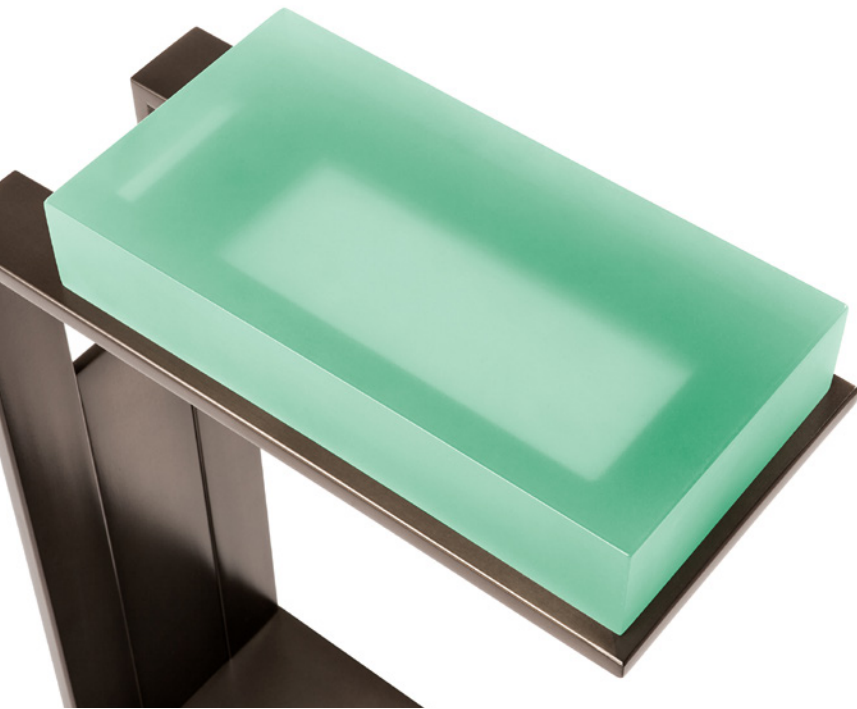

## BUFFALO JUMP TABLE

Solid and tube steel base cocktail table with a cast resin tabletop. Table top available in multiple resin colours and available with a wood textured or smooth top option.

**9446-R Buffalo Jump Table:** 22.5" h x 15" d x 7" w

**9447-R Buffalo Jump Table:** 25.5" h x 15" d x 7" w

[WWW.POWELLANDBONNELL.COM](http://WWW.POWELLANDBONNELL.COM)

POWELL & BONNELL

9446-R / 9447-R

## BUFFALO JUMP TABLE

Shown As: First page, Satin black base with wood textured Amber resin top. This page, Modern bronze base with smooth Spearmint resin top.

*Other metal and resin finishes available.*