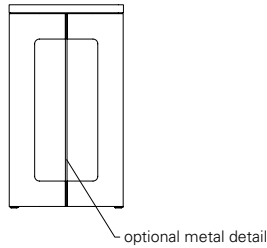

BRUNEAU DESK

60W x 30D x 30H

Shown in Grey Oak and Satin Brass metal

Bruneau Desks feature radiused corner tops and modern picture frame legs with optional metal band detail. Solid wood horizontal drawer fronts showcase covered grooves with inset linear metal pulls. Available in an optimum range of sizes and finishes.

Tourville Table Lamp courtesy of Jonathan Browning Studios

BRUNEAU CONSOLE & DESK

Console

Desk

DESCRIPTION	FINISH OPTIONS	
<p>Bruneau Console & Desk: Solid wood frame with radiused corners and veneered top. Integrated pulls in covered solid wood fronts with metal inlay. Soft-close drawers and leveling feet.</p> <p>Standard Options: Integrated metal pull and optional metal detail on leg in satin brass, medium bronze, dark bronze, or satin aluminum.</p> <p>Custom Orders: Custom sizes, woods and finishes are available. Please request a price quotation.</p>	<p>Standard - Natural / Stained:</p> <p>Bronze Ash, Burnt Ash, Ebonized Ash, Grey Ash, Medium Mahogany, Oak, Bluff Oak, Grey Oak, Fumed Oak, Ebonized Oak, Walnut, Medium Walnut, Dark Walnut, Ebonized Walnut, Grey Walnut, Silver Walnut, Terra Walnut, Bronze Walnut, Claro Toned Walnut.</p>	<p>Premium - Cerused / Bleached:</p> <p>Bleached Ash, Cerused Grey Ash, Cerused Bronze Ash, Cerused Burnt Ash, Cerused Mahogany, Cerused Dark Mahogany, Bleached Walnut, Cerused Walnut, Cerused Grey Walnut, Cerused Silver Walnut, Cerused Bronze Walnut, Cerused Oak, Bleached Oak.</p>