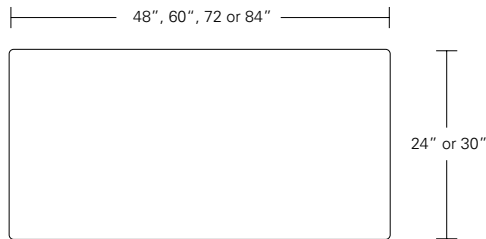

BRUNEAU CONSOLE & DESK

Desk

DESCRIPTION	FINISH OPTIONS	
Bruneau Console & Desk: Solid wood frame with radiused corners and veneered top. Integrated pulls in covered solid wood fronts with metal inlay. Soft-close drawers and leveling feet. Standard Options: Integrated metal pull and optional metal detail on leg in satin brass, medium bronze, dark bronze, or satin aluminum. Custom Orders: Custom sizes, woods and finishes are available. Please request a price quotation.	Standard - Natural / Stained: Bronze Ash, Burnt Ash, Ebonized Ash, Grey Ash, Medium Mahogany, Oak, Bluff Oak, Grey Oak, Fumed Oak, Ebonized Oak, Walnut, Medium Walnut, Dark Walnut, Ebonized Walnut, Grey Walnut, Silver Walnut, Terra Walnut, Bronze Walnut, Claro Toned Walnut.	Premium - Cerused / Bleached: Bleached Ash, Cerused Grey Ash, Cerused Bronze Ash, Cerused Burnt Ash, Cerused Mahogany, Cerused Dark Mahogany, Bleached Walnut, Cerused Walnut, Cerused Grey Walnut, Cerused Silver Walnut, Cerused Bronze Walnut, Cerused Oak, Bleached Oak.