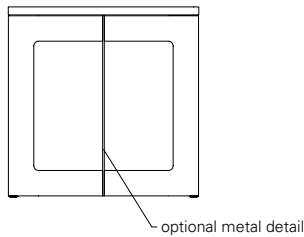

BRUNEAU DESK

60W x 30D x 30H

Shown in Grey Oak and Satin Brass metal

Bruneau Desks feature radiused corner tops and modern picture frame legs with optional metal band detail. Solid wood horizontal drawer fronts showcase covered grooves with inset linear metal pulls. Available in an optimum range of sizes and finishes.

Tourville Table Lamp courtesy of Jonathan Browning Studios

BRUNEAU CONSOLE & DESK

Console

Desk

DESCRIPTION	FINISH OPTIONS	
<p>Bruneau Console & Desk: Solid wood frame with radiused corners and veneered top. Integrated pulls in covered solid wood fronts with metal inlay. Soft-close drawers and leveling feet.</p> <p>Standard Options: Integrated metal pull and optional metal detail on leg in satin brass, medium bronze, dark bronze, or satin aluminum.</p> <p>Custom Orders: Custom sizes, woods and finishes are available. Please request a price quotation.</p>	<p>Standard - Natural / Stained:</p> <p>Bronze Ash, Burnt Ash, Ebonized Ash, Grey Ash, Medium Mahogany, Oak, Bluff Oak, Grey Oak, Fumed Oak, Ebonized Oak, Walnut, Medium Walnut, Dark Walnut, Ebonized Walnut, Grey Walnut, Silver Walnut, Terra Walnut, Bronze Walnut, Claro Toned Walnut.</p>	<p>Premium - Cerused / Bleached:</p> <p>Bleached Ash, Cerused Grey Ash, Cerused Bronze Ash, Cerused Burnt Ash, Cerused Mahogany, Cerused Dark Mahogany, Bleached Walnut, Cerused Walnut, Cerused Grey Walnut, Cerused Silver Walnut, Cerused Bronze Walnut, Cerused Oak, Bleached Oak.</p>