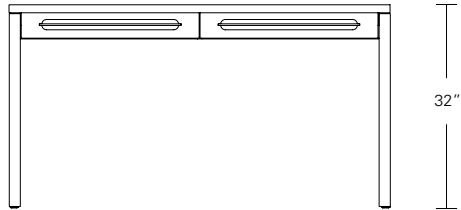

BRUNEAU CONSOLE & DESK

Console