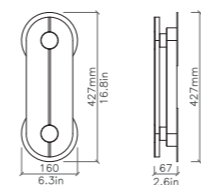

LINE DRAWINGS