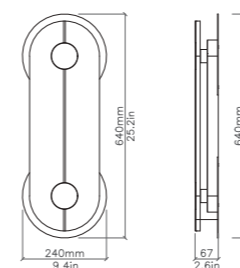

LIGHT SOURCE

10W Integrated 12V LED
Inbuilt 120/240V CC LED driver
900lm (source) | 2700k

DIMENSIONS

H160mm | W427mm | D67mm
H16.8in | W6.3in | D2.6in
2.5kg | 5.5lbs

FINISHES

BRUSHED BRASS

ANTIQUÉ BRASS

DARK BRONZE

DIMMING

Mains dimmable | TRIAC

IP RATING

IP44 rated as standard | IP67 available upon request

LIGHT SOURCE

15W Integrated 12V LED
Inbuilt 120/240V CC LED driver
900lm (source) | 2700k

DIMENSIONS

H640mm | W240mm | D67mm
H25.2in | W9.4in | D2.6in
2.6kg | 5.7lbs

FINISHES

BRUSHED BRASS

ANTIQUÉ BRASS

DARK BRONZE

SATIN NICKEL

LINE DRAWINGS

BERT FRANK

+44 (0) 207 164 6482 | sales@bertfrank.co.uk
www.bertfrank.co.uk | 67 Farringdon Road, London EC1M 3JB, UK