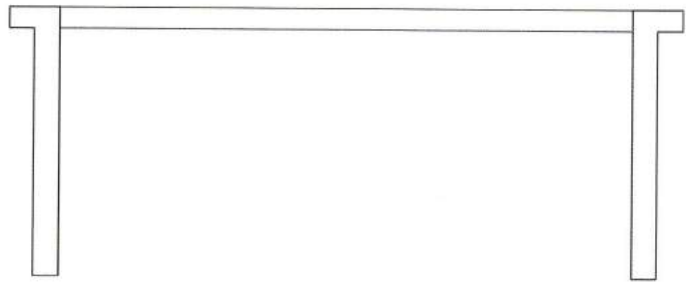

BOULEVARD CONSOLE

80"L X 22"D X 32"H

LOS ANGELES | NEW YORK | SEATTLE

CHRISTIAN  
DREYER

DENNIS MILLER NEW YORK

T 212.684.0070 [dennismiller.com](http://dennismiller.com)

DESCRIPTION

WOOD TOP CONSOLE WITH METAL BAND LEGS

## 402C BOULEVARD CONSOLE

DIMENSIONS

80" L X 22" D X 32" H

OPTIONS

FINISHES (SEE PRICE LIST)

Los Angeles | PACIFIC DESIGN CENTER, MIMI LONDON, 310.855.2567

New York | NEW YORK DESIGN CENTER, DENNIS MILLER, 212.684.0070