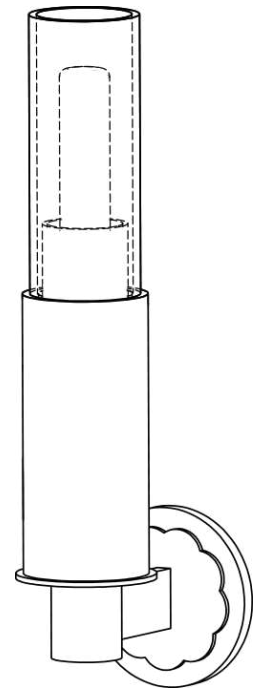

BARRO SCONCE

LT-WL-115

W 4.5" (114mm) D 6" (152mm) H 17.5" (444mm)

CEILING PLATE

Ceiling Plate: DIA 4.5" (114mm) H 0.5" (12mm)

ELECTRICAL 1 X 30 Watt - T10 Incandescent Light Bulb (Dimmable)

SHADE Clear Glass Tube and Dark Grey Matte Glazed Ceramic Tube

FINISH

Brushed Bronze
Cognac Bronze
Cinnamon Bronze
Champagne
Matte White
Satin Nickel
Polished Nickel
Graphite
Espresso Bronze

OTHER INFORMATION

Light Bulb not included with fixture

For more information and finishes, visit our website