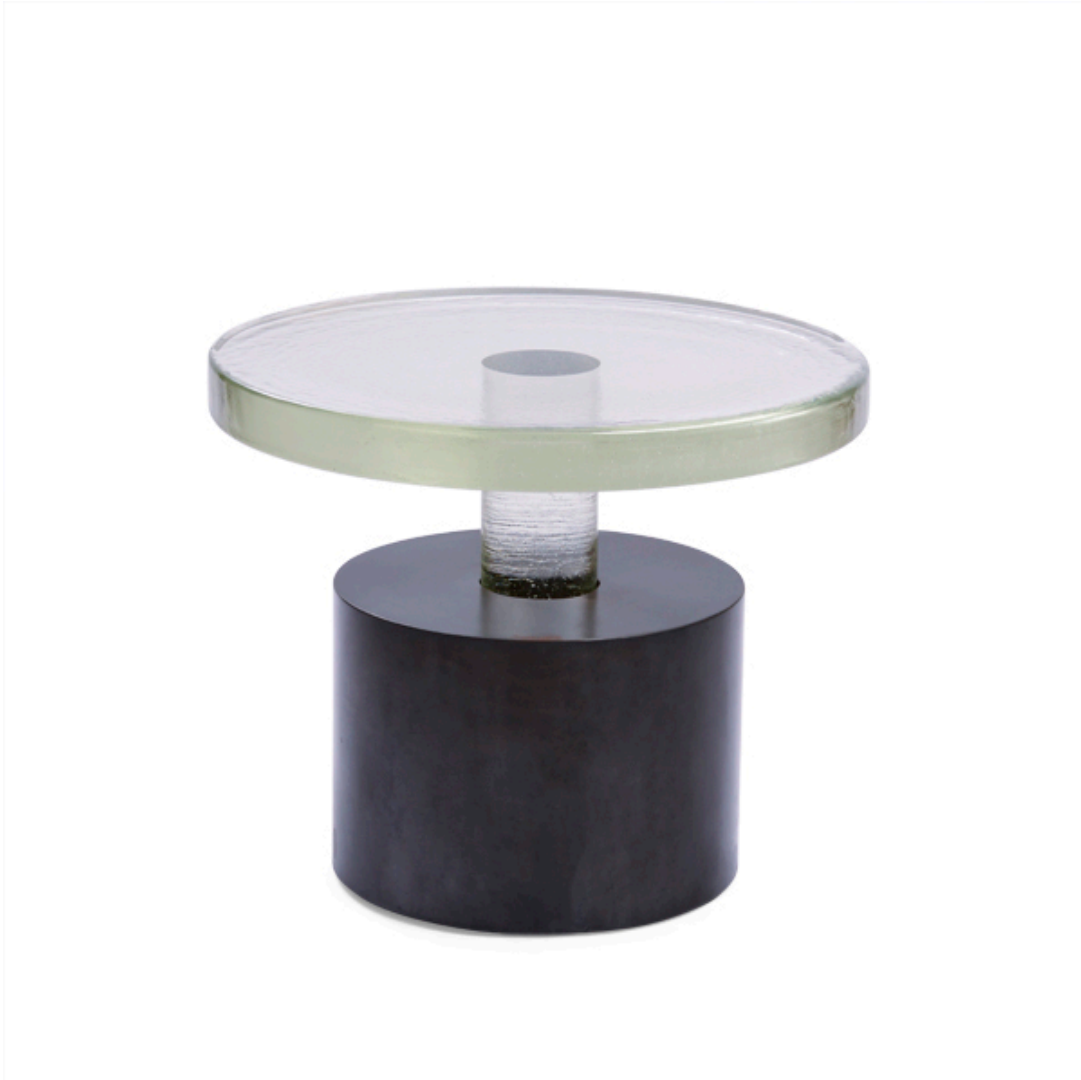

## BISHOP TABLE 22"

BLACKENED STEEL BASE WITH CAST GLASS TOP  
AVAILABLE TO ORDER AT 15", 18" OR 21" TALL  
CUSTOM SIZES AVAILABLE UPON REQUEST

1426 Minnesota street, San Francisco Ca. 94107 Phone: 510 305 3139 E: JOHN@JLISTONDESIGN.COM JLISTONDESIGN.COM