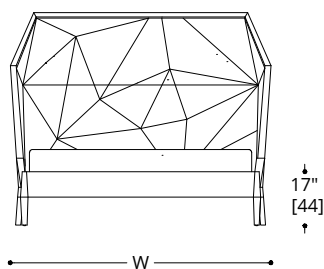

ATELIER PURCELL

BIAS HOODED BED

	MATTRESS SIZE	W	L
US Queen	60"W x 80"L	70"	91"
US King	76"W x 80"L	88 1/2"	91"
US Californian King	72"W x 84"L	83 1/2"	95"
UK Double	135W x 190L cm	157 cm	216 cm
UK King	150W x 200L cm	174 cm	227 cm
UK Super King	180W x 200L cm	210 cm	227 cm

* Also available in other dimensions

** Dimensions are given to the nearest 1/2 inch and based on use of standard US and UK mattresses

ATELIER PURCELL

BIAS HOODED BED

FEET & FRAME

Lacquer
Standard Wood

QUEEN

COM Required: 12.3 m [13.5 yd]

COL Required: 22.6 m² [243 ft²]

KING

COM Required: 13.3 m [14.5 yd]

COL Required: 24.2 m² [261 ft²]

CALIFORNIAN KING

COM Required: 13.3 m [14.5 yd]

COL Required: 24.2 m² [261 ft²]