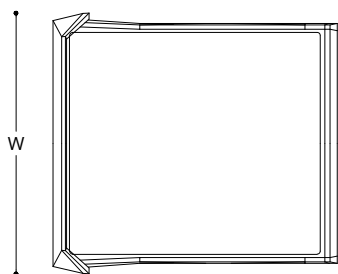

ATELIER PURCELL

BIAS HOODED BED

	MATTRESS SIZE	W	L
US Queen	60"W x 80"L	70"	91"
US King	76"W x 80"L	88 1/2"	91"
US Californian King	72"W x 84"L	83 1/2"	95"
UK Double	135W x 190L cm	157 cm	216 cm
UK King	150W x 200L cm	174 cm	227 cm
UK Super King	180W x 200L cm	210 cm	227 cm

* Also available in other dimensions

** Dimensions are given to the nearest 1/2 inch and based on use of standard US and UK mattresses

ATELIER PURCELL

BIAS HOODED BED

FEET & FRAME

Lacquer
Standard Wood

QUEEN

COM Required: 12.3 m [13.5 yd]

COL Required: 22.6 m² [243 ft²]

KING

COM Required: 13.3 m [14.5 yd]

COL Required: 24.2 m² [261 ft²]

CALIFORNIAN KING

COM Required: 13.3 m [14.5 yd]

COL Required: 24.2 m² [261 ft²]