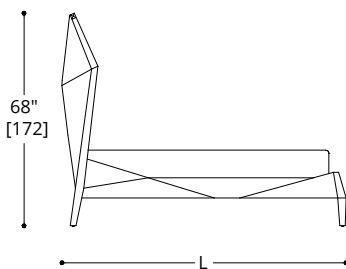

ATELIER PURCELL

BIAS HOODED BED

	MATTRESS SIZE	W	L
US Queen	60"W x 80"L	70"	91"
US King	76"W x 80"L	88 1/2"	91"
US Californian King	72"W x 84"L	83 1/2"	95"
UK Double	135W x 190L cm	157 cm	216 cm
UK King	150W x 200L cm	174 cm	227 cm
UK Super King	180W x 200L cm	210 cm	227 cm

* Also available in other dimensions

** Dimensions are given to the nearest 1/2 inch and based on use of standard US and UK mattresses

ATELIER PURCELL

BIAS HOODED BED

FEET & FRAME

Lacquer
Standard Wood

QUEEN

COM Required: 12.3 m [13.5 yd]

COL Required: 22.6 m² [243 ft²]

KING

COM Required: 13.3 m [14.5 yd]

COL Required: 24.2 m² [261 ft²]

CALIFORNIAN KING

COM Required: 13.3 m [14.5 yd]

COL Required: 24.2 m² [261 ft²]