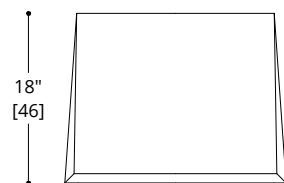

ATELIER PURCELL

BIAS BEDSIDE TABLE

ATELIER PURCELL

BIAS BEDSIDE TABLE

FINISH

Lacquer
Standard Wood
Premium Wood

NOTES:

PLEASE CONFIRM DETAILS OF THIS TEAR SHEET WITH YOUR LOCAL SALES ASSOCIATE.