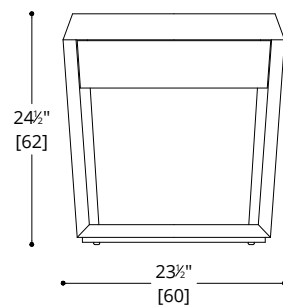

ATELIER PURCELL

BIAS BEDSIDE TABLE

ATELIER PURCELL

BIAS BEDSIDE TABLE

FINISH

Lacquer
Standard Wood
Premium Wood

NOTES:

PLEASE CONFIRM DETAILS OF THIS TEAR SHEET WITH YOUR LOCAL SALES ASSOCIATE.