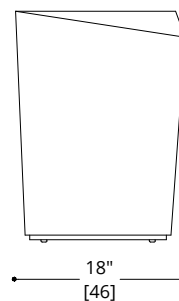

ATELIER PURCELL

BIAS BEDSIDE TABLE

ATELIER PURCELL

BIAS BEDSIDE TABLE

FINISH

Lacquer
Standard Wood
Premium Wood

NOTES:

PLEASE CONFIRM DETAILS OF THIS TEAR SHEET WITH YOUR LOCAL SALES ASSOCIATE.