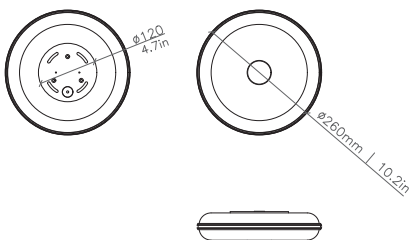

## DIMENSIONS

Small |  $\varnothing$  260mm |  $\varnothing$  10.2in  
2.4kg | 5.3lbs

Large |  $\varnothing$  360mm |  $\varnothing$  14.2in  
4.4kg | 9.7lbs

## WALL PLATE

$\varnothing$  120mm |  $\varnothing$  4.7in

## LINE DRAWINGS

SMALL

LARGE