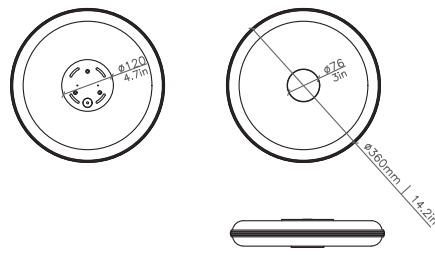

## DIMENSIONS

Small |  $\varnothing$  260mm |  $\varnothing$  10.2in  
2.4kg | 5.3lbs

Large |  $\varnothing$  360mm |  $\varnothing$  14.2in  
4.4kg | 9.7lbs

## WALL PLATE

$\varnothing$  120mm |  $\varnothing$  4.7in

## LINE DRAWINGS

SMALL

LARGE