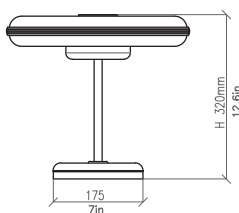

LINE DRAWINGS