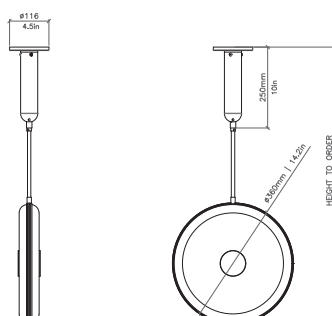

Small | Height to order | Ø 260mm

Height to order | Ø 10.2in

4.2kg | 9lbs

Large | Height to order | Ø 360mm

Height to order | Ø 14.2in

6.4kg | 14lbs

CEILING CANOPY

250mm H | D 116mm

0.7in H | Ø 4.5in

SUSPENSION

Bespoke length solid brass drop rod supplied

Drop length must be specified upon order

Included up to 1520mm/60in

FINISHES

BRUSHED BRASS | SMALL

ANTIQUE BRASS | SMALL

DARK BRONZE | LARGE

SATIN NICKEL | LARGE

LINE DRAWINGS

SMALL

LARGE

Notes:

For the vertical pendant, a driver is needed due to the light source. We offer two options: a standard ceiling canopy with a remote driver or, if not possible, a brass driver housing just below the ceiling plate as shown in the drawing.