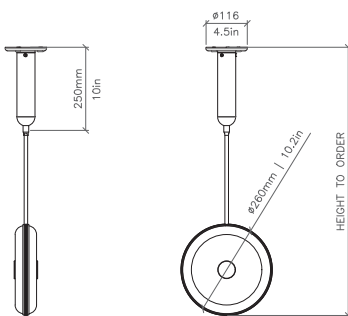

Small | Height to order | Ø 260mm

Height to order | Ø 10.2in

4.2kg | 9lbs

Large | Height to order | Ø 360mm

Height to order | Ø 14.2in

6.4kg | 14lbs

CEILING CANOPY

250mm H | D 116mm

0.7in H | Ø 4.5in

SUSPENSION

Bespoke length solid brass drop rod supplied

Drop length must be specified upon order

Included up to 1520mm/60in

FINISHES

BRUSHED BRASS | SMALL

ANTIQUE BRASS | SMALL

DARK BRONZE | LARGE

SATIN NICKEL | LARGE

LINE DRAWINGS

SMALL

LARGE

Notes:

For the vertical pendant, a driver is needed due to the light source. We offer two options: a standard ceiling canopy with a remote driver or, if not possible, a brass driver housing just below the ceiling plate as shown in the drawing.