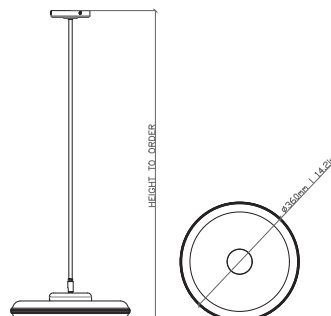

## DIMENSIONS

**Small** | Height to order |  $\varnothing$  260mm  
Height to order |  $\varnothing$  10.2in  
4.2kg | 9lbs

**Large** | Height to order |  $\varnothing$  360mm  
Height to order |  $\varnothing$  14.2in  
6.4kg | 14lbs

## CEILING CANOPY

30mm H |  $\varnothing$  120mm  
0.7in H |  $\varnothing$  4.7in

## SUSPENSION

Bespoke length solid brass drop rod supplied  
Drop length must be specified upon order  
Included up to 1520mm/60in

## LINE DRAWINGS

SMALL

LARGE