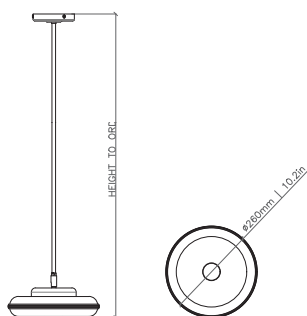

## DIMENSIONS

**Small** | Height to order |  $\varnothing$  260mm  
Height to order |  $\varnothing$  10.2in  
4.2kg | 9lbs

**Large** | Height to order |  $\varnothing$  360mm  
Height to order |  $\varnothing$  14.2in  
6.4kg | 14lbs

## CEILING CANOPY

30mm H |  $\varnothing$  120mm  
0.7in H |  $\varnothing$  4.7in

## SUSPENSION

Bespoke length solid brass drop rod supplied  
Drop length must be specified upon order  
Included up to 1520mm/60in

## LINE DRAWINGS

SMALL

LARGE