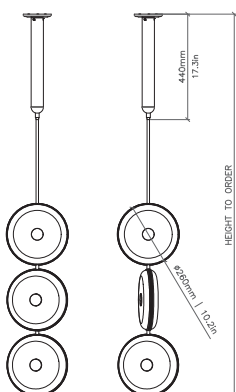

**IP RATING**

IP20 rated

**LIGHT SOURCE**

Integrated 110/240V Mains LED  
 3 x 10W | 2700k | CRI>90

**DIMENSIONS**

Height to order | 3 x Ø 260mm  
 Height to order | 3 x Ø 10.2in  
 12kg | 26.5lbs

**CEILING CANOPY**

Round matching finish plate  
 35mm H | Ø 120mm  
 1.4in H | Ø 4.7in

**SUSPENSION**

Bespoke length solid brass drop rod supplied  
 Drop length must be specified upon order  
 Included up to 1500mm/60in

**FINISHES**

BRUSHED BRASS

ANTIQUE BRASS

DARK BRONZE

SATIN NICKEL

**LINE DRAWINGS**

Bottom view

Note:

A driver is needed due to the light source. We offer two options: a standard ceiling canopy with a remote driver or, if not possible, a brass driver housing just below the ceiling plate as shown in the drawing.