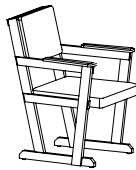

JIUN HO

FURNITURE

Barragan Dining Chairs

JIUN HO

SHOWN

Wood: Oak Carbon Finish

Side Chair COM: Jiun Ho Textile-Cantera Carbon

Arm Chair COM: Jiun Ho Textile-Cantera Tesoro

BARRAGAN DINING CHAIRS

DCH-23-120-A

W 21.5" (55 cm) D 27.5" (70 cm) H 35" (89 cm)

SH 18.5" (47 cm) SD 19.75" (50 cm)

COM 2 yds COL 36 sq ft

DCH-23-120-B

W 24.5" (62 cm) D 27.5" (70 cm) H 35" (89 cm)

SH 18.5" (47 cm) SD 19.75" (50 cm) AH 26.125" (66 cm)