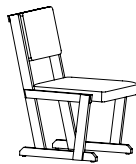

JIUN HO

FURNITURE

Barragan Dining Chairs

JIUN HO

SHOWN

Wood: Oak Carbon Finish

Side Chair COM: Jiun Ho Textile-Cantera Carbon

Arm Chair COM: Jiun Ho Textile-Cantera Tesoro

BARRAGAN DINING CHAIRS

DCH-23-120-A

W 21.5" (55 cm) D 27.5" (70 cm) H 35" (89 cm)

SH 18.5" (47 cm) SD 19.75" (50 cm)

COM 2 yds COL 36 sq ft

DCH-23-120-B

W 24.5" (62 cm) D 27.5" (70 cm) H 35" (89 cm)

SH 18.5" (47 cm) SD 19.75" (50 cm) AH 26.125" (66 cm)