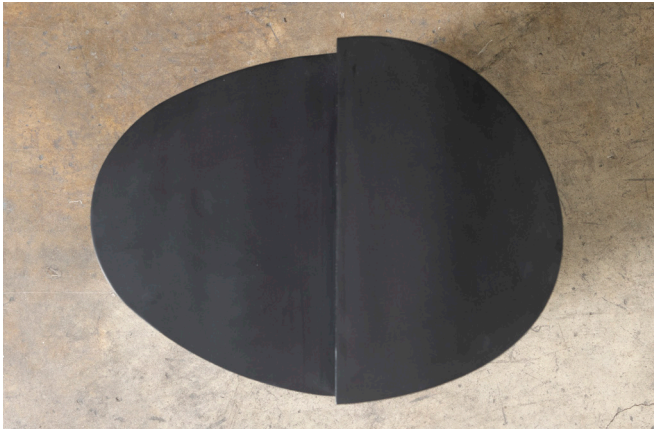

# JIUN HO

FURNITURE

*Baja Side Table*

## SHOWN

*Metal: Steel in Natural Blackened Patina(ONLY)*

*Wood: Solid Oak in Sandblasted Oak Ashen Ceruse Finish*

*-Solid Oak Base Might Expand and Split Over Time*

*-Oxidation Might Happen Over Time with Steel in Natural Blackened Patina*

## BAJA SIDE TABLE

ET-23-122

W 24.25" ( 61.5 cm ) H 18" ( 46 cm ) H 24" ( 61 cm )