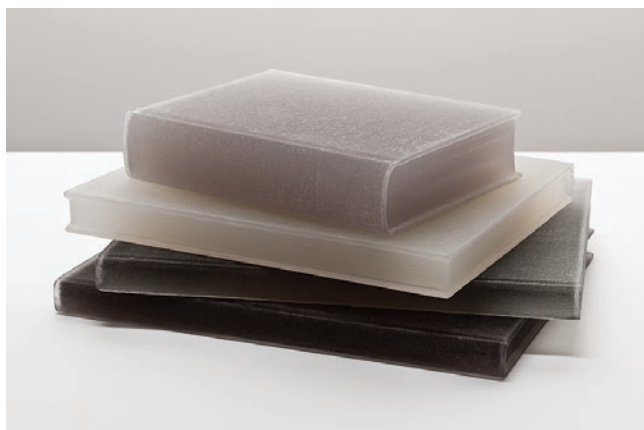

POWELL &
BONNELL

BIBLIOTEC NON LIT COLLECTION 9522 / 9523 / 9524

A “library” built from individually cast translucent resin books, the non-lit collection is available in a series of 3, 4 or 5 books in varying sizes. All configurations are available in either Warm (Rose/Ruby), Neutral (Jet/Ash) or Cool (Sapphire / Aquamarine) resin colours.

Pair them with “Light Reading”, a single book illuminated within by an LED light or “Heavy Reading” 3 conjoined books with a LED light on strip on center book.

3 non-lit resin books - 9.75”h x 7”d x 1”w; 12”h x 9.75”d x 1”w; 11.75”h x 9”d x 1.25”w

4 non-lit resin books - 7.75”h x 6”d x 1.75”w; 10”h x 8.25”d x 1”w (x 2 books); 11”h x 8.5”d x 0.75”w

5 non-lit resin books - 7.75”h x 6”d x 1.75”w; 10”h x 8.25”d x 1”w;

12”h x 9.75”d x 0.75”w (x 2 books); 12”h x 9.75”d x 1”w.

As shown: 3 book collection in Cool resin, 4 book collection in neutral resin and 5 book collection in warm resin.

WWW.POWELLANDBONNELL.COM