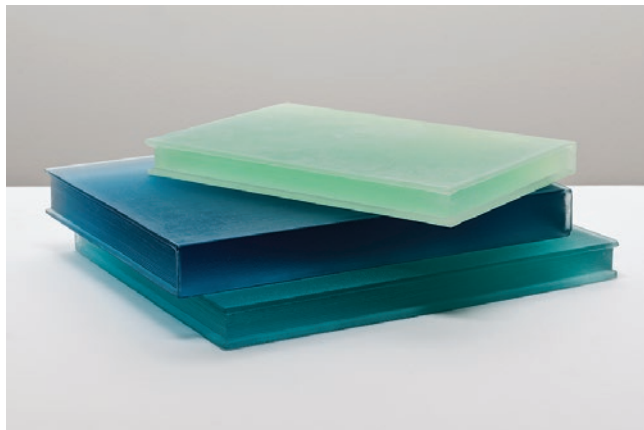

POWELL &
BONNELL

BIBLIOTEC NON LIT COLLECTION 9522 / 9523 / 9524

A “library” built from individually cast translucent resin books, the non-lit collection is available in a series of 3, 4 or 5 books in varying sizes. All configurations are available in either Warm (Rose/Ruby), Neutral (Jet/Ash) or Cool (Sapphire / Aquamarine) resin colours.

Pair them with “Light Reading”, a single book illuminated within by an LED light or “Heavy Reading” 3 conjoined books with a LED light on strip on center book.

3 non-lit resin books - 9.75”h x 7”d x 1”w; 12”h x 9.75”d x 1”w; 11.75”h x 9”d x 1.25”w

4 non-lit resin books - 7.75”h x 6”d x 1.75”w; 10”h x 8.25”d x 1”w (x 2 books); 11”h x 8.5”d x 0.75”w

5 non-lit resin books - 7.75”h x 6”d x 1.75”w; 10”h x 8.25”d x 1”w;

12”h x 9.75”d x 0.75”w (x 2 books); 12”h x 9.75”d x 1”w.

As shown: 3 book collection in Cool resin, 4 book collection in neutral resin and 5 book collection in warm resin.

WWW.POWELLANDBONNELL.COM