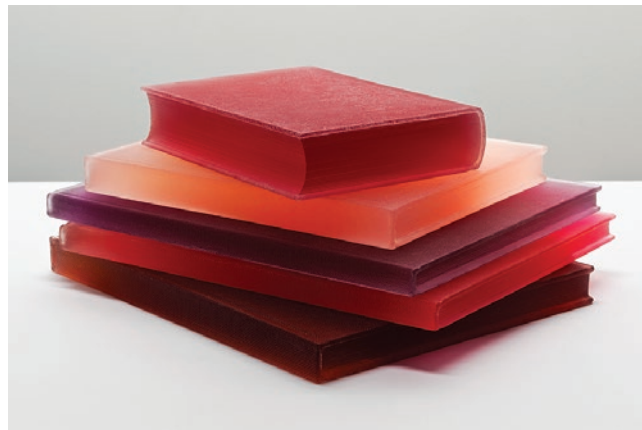

POWELL &
BONNELL

BIBLIOTEC NON LIT COLLECTION 9522 / 9523 / 9524

A “library” built from individually cast translucent resin books, the non-lit collection is available in a series of 3, 4 or 5 books in varying sizes. All configurations are available in either Warm (Rose/Ruby), Neutral (Jet/Ash) or Cool (Sapphire / Aquamarine) resin colours.

Pair them with “Light Reading”, a single book illuminated within by an LED light or “Heavy Reading” 3 conjoined books with a LED light on strip on center book.

3 non-lit resin books - 9.75”h x 7”d x 1”w; 12”h x 9.75”d x 1”w; 11.75”h x 9”d x 1.25”w

4 non-lit resin books - 7.75”h x 6”d x 1.75”w; 10”h x 8.25”d x 1”w (x 2 books); 11”h x 8.5”d x 0.75”w

5 non-lit resin books - 7.75”h x 6”d x 1.75”w; 10”h x 8.25”d x 1”w;

12”h x 9.75”d x 0.75”w (x 2 books); 12”h x 9.75”d x 1”w.

As shown: 3 book collection in Cool resin, 4 book collection in neutral resin and 5 book collection in warm resin.

WWW.POWELLANDBONNELL.COM