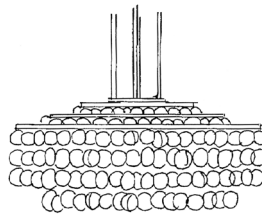

## 9006

HEIGHT: 14 1/2" (36.8 CM)

WIDTH: 10 1/2" (26.7 CM)

PROJECTION: 5 1/2" (14.0 CM)

BACKPLATE: 14"H X 4 1/2"W  
(35.6H X 11.4W)

WIRING: 1 MEDIUM-BASE SOCKET,  
60 WATT MAX.

RECOMMENDED BULB:  
CLEAR T-10

## SHELLS

2" (5.1) DIAMETER CAPIZ SHELLS

ALSO AVAILABLE IN CUSTOM SHAPES  
AND SIZES.

RECTANGLE CHANDELIER

**5006 R**

SQUARE CHANDELIER

**5006 S**

fuselighting.com