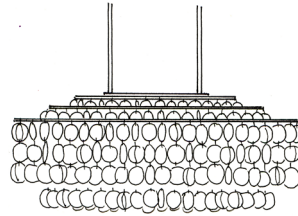

## 9006

HEIGHT: 14 1/2" (36.8 CM)

WIDTH: 10 1/2" (26.7 CM)

PROJECTION: 5 1/2" (14.0 CM)

BACKPLATE: 14"H X 4 1/2"W  
(35.6H X 11.4W)

WIRING: 1 MEDIUM-BASE SOCKET,  
60 WATT MAX.

RECOMMENDED BULB:  
CLEAR T-10

## SHELLS

2" (5.1) DIAMETER CAPIZ SHELLS

ALSO AVAILABLE IN CUSTOM SHAPES  
AND SIZES.

RECTANGLE CHANDELIER

**5006 R**

SQUARE CHANDELIER

**5006 S**

fuselighting.com