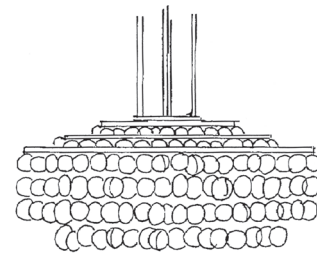

F U S E

lighting

AVALON CHANDELIER
5006R

OIL RUBBED BRONZE WITH CAPIZ SHELLS

© 2000-2020 FUSE LIGHTING.
ALL RIGHTS RESERVED.

AVALON CHANDELIER

RECTANGLE 5006 R

HEIGHT: 20" (50.8 CM)

WIDTH: 44" (111.8 CM)

DEPTH: 20" (50.8 CM)

STEM: 24" (61.0 CM)

OAH: 44" (111.8 CM)

CEILING CANOPY: 22" X 6"
(55.9 CM X 15.2 CM)

WEIGHT: APPROX. 35 LBS.

WIRING: 3 MEDIUM-BASE SOCKETS,
60 WATT MAX. EACH

RECOMMENDED BULB:
CLEAR A

SQUARE 5006 S

HEIGHT: 20" (50.8 CM)

WIDTH: 30" (76.2 CM)

DEPTH: 30" (76.2 CM)

STEM: 24" STANDARD (61.0 CM)

OAH: 44" (111.8 CM)

CEILING CANOPY: 14" SQ. (35.6 SQ.)

WEIGHT: APPROX. 50 LBS.

SATIN NICKEL

OIL RUBBED BRONZE

GLOSS WHITE POWDER COAT

MATTE BLACK POWDER COAT

PATINATED STEEL

SHELLS

3" DIAMETER CAPIZ SHELLS

SQUARE CHANDELIER
5006 S