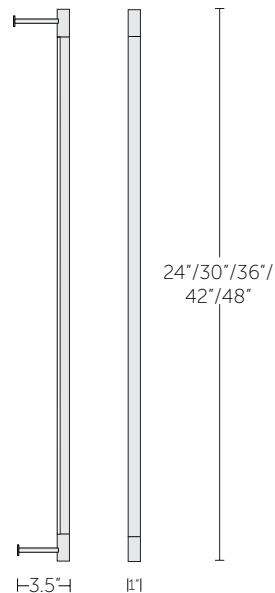

MATERIAL

Architectural Bronze

FINISHES

Earthen Bronze, Antiqued Bronze, Blackened Bronze, Satin Bronze, Satin Nickel

LAMPING/ DIMENSIONS

10875 LED

11 total watts, Standard 3000K/98+ CRI
~825 Fixture Lumens Universal 120-277V.
W 1" x L 24" x Projection 3.5"
(25mm x 610mm x 90mm)

7 lbs
3.2 kg

10876 LED

14 total watts, Standard 3000K/98+ CRI
~1100 Fixture Lumens Universal 120-277V.
W 1" x L 30" x Projection 3.5"
(25mm x 762mm x 90mm)

8 lbs
3.6 kg

10877 LED

16 total watts, Standard 3000K/98+ CRI
~1250 Fixture Lumens Universal 120-277V.
W 1" x L 36" x Projection 3.5"
(25mm x 914mm x 90mm)

9 lbs
4 kg

10878 LED

20 total watts, Standard 3000K/98+ CRI
~1500 Fixture Lumens Universal 120-277V.
W 1" x L 42" x Projection 3.5"
(25mm x 1067mm x 90mm)

10 lbs
4.5 kg

10879 LED

27 total watts, Standard 3000K/98+ CRI
~2100 Fixture Lumens Universal 120-277V.
W 1" x L 48" x Projection 3.5"
(25mm x 1219mm x 90mm)

11 lbs
5kg

NOTES

- UL listed (or equivalent) for damp locations.
- 2700K color temperature is available
- Backplates: 2" ϕ x 3/8" (51 x 10mm) or a 1.25" ϕ trim plate on premium mud style and mirror mounting.
- Light Bar has a half-round lens, creating a 1" round profile.
- 270 degree manual rotation
- The lamps standard in this fixture can be dimmed with ELV or MLV style dimmers.
- Driver must be mounted remotely.
- End Cap Style: Knurled or Smooth.