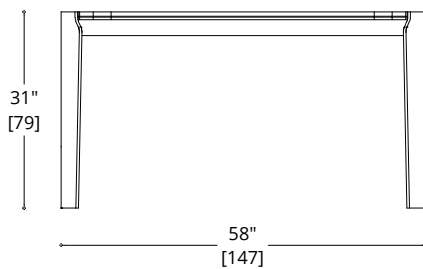

ATELIER PURCELL

ATHENA CONSOLE