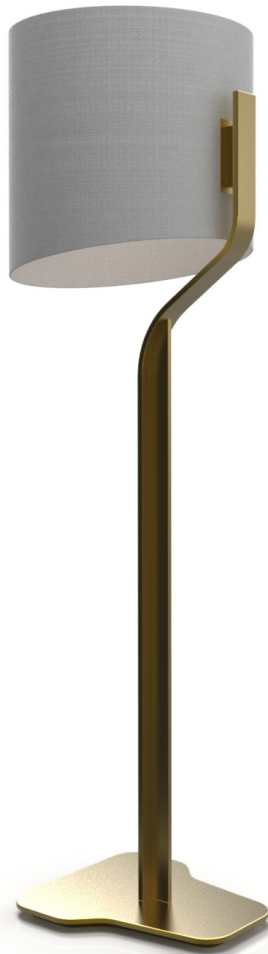

# ATELIER PURCELL

## ASYMPTOTE FLOOR LAMP

## ASYMPTOTE FLOOR LAMP

**FINISH**

Hand Patinated Metal

**LED:**

2700K Warm white

Driver included

---

**NOTES:**