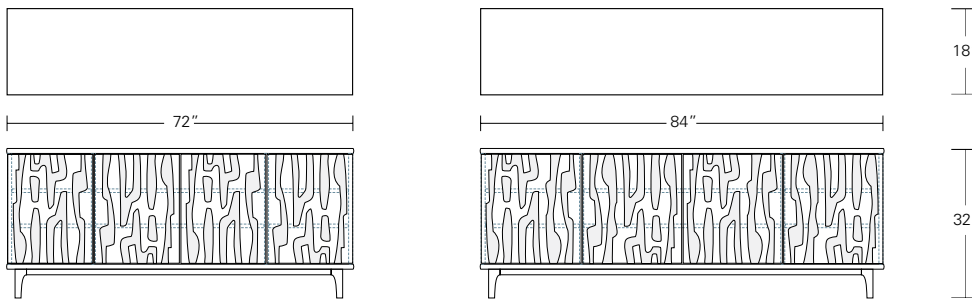

**D36** - 2 doors

**D42** - 2 doors

**D 54** - 3 doors

**D63** - 3 doors

**A36** - 3 drawers

**A42** - 3 drawers

**X 54** - 2 doors and 3 drawers

**X63** - 2 doors and 3 drawers

**D 72** - 4 doors

**D 84** - 4 doors

**X 72** - 2 doors and 3 drawers

**X 84** - 2 doors and 3 drawers

DESCRIPTION	FINISH OPTIONS		
	NATURAL	STAINED	TWO TONE
<p><b>Astratto Casegoods:</b> Veneer top with solid wood edge. Veneer cabinet with adjustable shelves behind doors. Solid wood base with levelers. Carved doors and drawer fronts with touch latch hardware.</p> <p><b>Standard Options:</b> Drawer dividers. Vented removable back.</p> <p><b>Custom Orders:</b> Custom sizes, woods and finishes are available. Please request a price quotation.</p>	<p><b>Standard Finishes</b></p> <p>Ash, Cherry, Mahogany, Maple, Walnut, Claro Toned Walnut, Oak.*</p> <p>*At additional cost.</p>	<p>Bronze Ash, Burnt Ash, Ebonized Ash, Grey Ash, Medium Cherry, Dark Cherry, Medium Mahogany, Ebonized Walnut, Medium Walnut, Dark Walnut, Grey Walnut, Silver Walnut.</p>	<p>Natural or Stained finishes with Brown, Black or Grey Glaze</p>