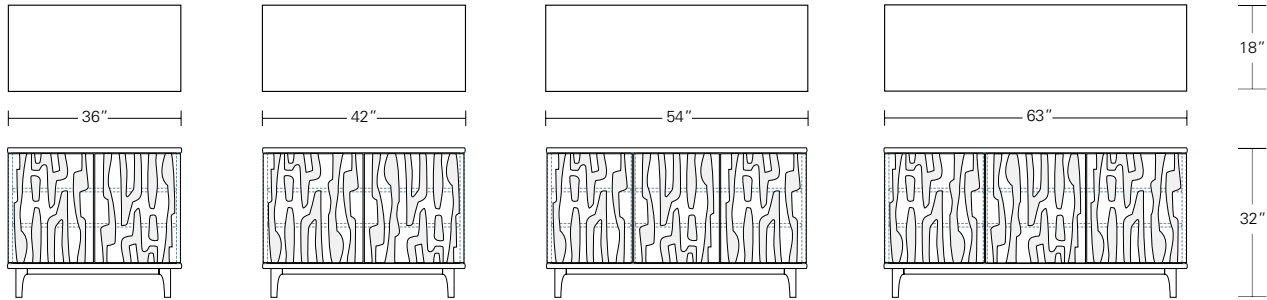

ALTURA FURNITURE

DENNIS MILLER ASSOCIATES

200 Lexington Avenue Suite 1210 New York, NY 10016  
212.684.0070 Fax.212.684.0776 www.dennismiller.com

**ASTRATTO 84**

**84W x 18D x 32H**

Shown in Grey Walnut with  
Grey Glaze.

The Astratto features abstract figurative forms carved into its door and drawer fronts. Profiled edges on the case and a slender solid wood base frame the cabinet's relief composition. Touch latch hardware maintains a clean, uninterrupted cabinet face. Available in a variety of sizes, configurations, woods and finishes.

**D36** - 2 doors

**D42** - 2 doors

**D 54** - 3 doors

**D63** - 3 doors

**A36** - 3 drawers

**A42** - 3 drawers

**X 54** - 2 doors and 3 drawers

**X63** - 2 doors and 3 drawers