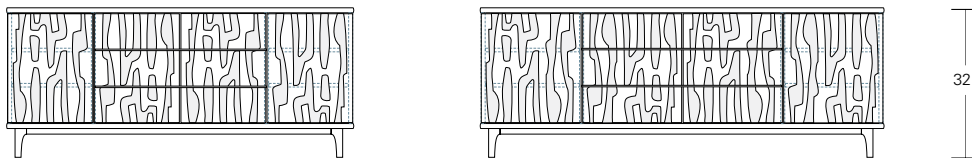

The Astratto features abstract figurative forms carved into its door and drawer fronts. Profiled edges on the case and a slender solid wood base frame the cabinet's relief composition. Touch latch hardware maintains a clean, uninterrupted cabinet face. Available in a variety of sizes, configurations, woods and finishes.

**D36** - 2 doors

**D42** - 2 doors

**D 54** - 3 doors

**D63** - 3 doors

**A36** - 3 drawers

**A42** - 3 drawers

**X 54** - 2 doors and 3 drawers

**X63** - 2 doors and 3 drawers

**D 72** - 4 doors

**D 84** - 4 doors

**X 72** - 2 doors and 3 drawers

**X 84** - 2 doors and 3 drawers

DESCRIPTION	FINISH OPTIONS		
	NATURAL	STAINED	TWO TONE
<p><b>Astratto Casegoods:</b> Veneer top with solid wood edge. Veneer cabinet with adjustable shelves behind doors. Solid wood base with levelers. Carved doors and drawer fronts with touch latch hardware.</p> <p><b>Standard Options:</b> Drawer dividers. Vented removable back.</p> <p><b>Custom Orders:</b> Custom sizes, woods and finishes are available. Please request a price quotation.</p>	<p><b>Standard Finishes</b></p> <p>Ash, Cherry, Mahogany, Maple, Walnut, Claro Toned Walnut, Oak.*</p> <p>*At additional cost.</p>	<p>Bronze Ash, Burnt Ash, Ebonized Ash, Grey Ash, Medium Cherry, Dark Cherry, Medium Mahogany, Ebonized Walnut, Medium Walnut, Dark Walnut, Grey Walnut, Silver Walnut.</p>	<p>Natural or Stained finishes with Brown, Black or Grey Glaze</p>