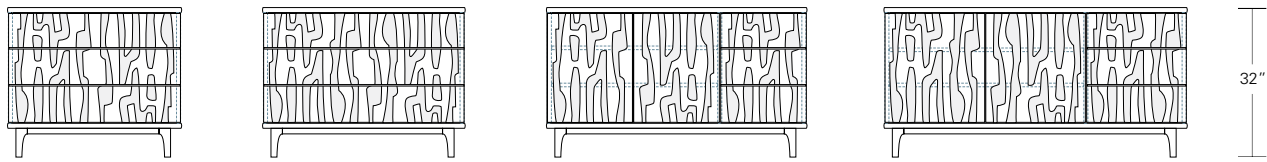

The Astratto features abstract figurative forms carved into its door and drawer fronts. Profiled edges on the case and a slender solid wood base frame the cabinet's relief composition. Touch latch hardware maintains a clean, uninterrupted cabinet face. Available in a variety of sizes, configurations, woods and finishes.

Altura Furniture, Inc. 3500 N Mississippi Avenue, Portland, OR 97227 TEL 503 288 2228 FAX 503 288 2555 WEB [alturafurniture.com](http://alturafurniture.com)

DENNIS MILLER NEW YORK

T 212.684.0070 [dennismiller.com](http://dennismiller.com)

**D36** - 2 doors

**D42** - 2 doors

**D 54** - 3 doors

**D63** - 3 doors

**A36** - 3 drawers

**A42** - 3 drawers

**X 54** - 2 doors and 3 drawers

**X63** - 2 doors and 3 drawers

**D 72** - 4 doors

**D 84** - 4 doors

**X 72** - 2 doors and 3 drawers

**X 84** - 2 doors and 3 drawers

DESCRIPTION	FINISH OPTIONS		
	NATURAL	STAINED	TWO TONE
<p><b>Astratto Casegoods:</b> Veneer top with solid wood edge. Veneer cabinet with adjustable shelves behind doors. Solid wood base with levelers. Carved doors and drawer fronts with touch latch hardware.</p> <p><b>Standard Options:</b> Drawer dividers. Vented removable back.</p> <p><b>Custom Orders:</b> Custom sizes, woods and finishes are available. Please request a price quotation.</p>	<p><b>Standard Finishes</b></p> <p>Ash, Cherry, Mahogany, Maple, Walnut, Claro Toned Walnut, Oak.*</p> <p>*At additional cost.</p>	<p>Bronze Ash, Burnt Ash, Ebonized Ash, Grey Ash, Medium Cherry, Dark Cherry, Medium Mahogany, Ebonized Walnut, Medium Walnut, Dark Walnut, Grey Walnut, Silver Walnut.</p>	<p>Natural or Stained finishes with Brown, Black or Grey Glaze</p>