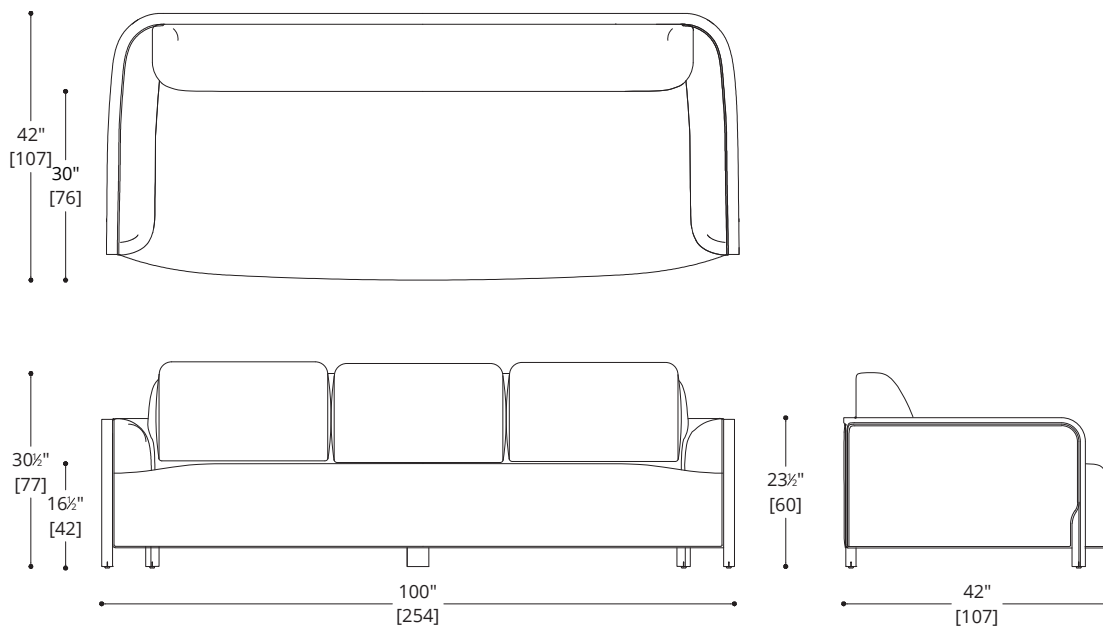

ATELIER PURCELL

ARTUS SOFA