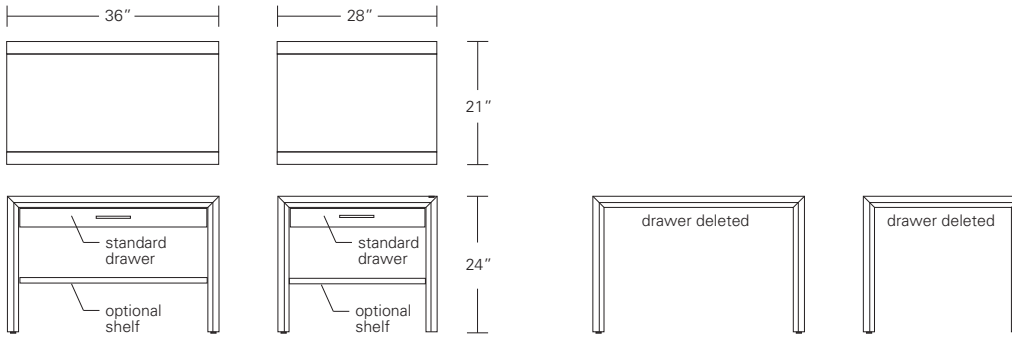

ARRIS SIDE TABLE

28W x 21D x 24H

Shown in Cersed Grey Walnut
with Dark Bronze hardware
and optional Shelf

The clean modern form of the Arris Side Table is enhanced by its focused attention to details, most notably the mitered joining of the wood planes along its front edge. The table can be fitted with an optional shelf or the drawer can be deleted for a more minimal version.

ARRIS SIDE TABLE, CONSOLE & DESK

Arris Side Table

Arris Console

Arris Desk

DESCRIPTION		FINISH OPTIONS		
<p>Arris Side Table, Console & Desk: Profiled and mitered solid wood frame with veneer top. Levelers.</p> <p>Standard Options: Drawers, drawer dividers, shelves. Dark bronze, satin or polished stainless steel pulls.</p> <p>Custom Orders: Custom sizes, woods and finishes are available. Please request a price quotation.</p>	Standard Finishes	<p>NATURAL</p> Cherry, Mahogany, Maple, Oak, Walnut.	<p>STAINED</p> Medium Ash, Dark Ash, Burnt Ash, Ebonized Ash, Medium Cherry, Dark Cherry, Medium Mahogany, Ebonized Maple, Medium Walnut, Dark Walnut, Grey Walnut.	<p>CERUSED</p> Bleached Ash, Cerused Ash, Cerused Dark Ash, Cerused Mahogany, Cerused Dark Mahogany, Cerused Oak, Bleached Walnut, Cerused Walnut, Cerused Grey Walnut.
	Figured Veneers for Top Panel and Pedestal Fronts	Figured Ash, Bird's Eye Maple, Figured Maple.		