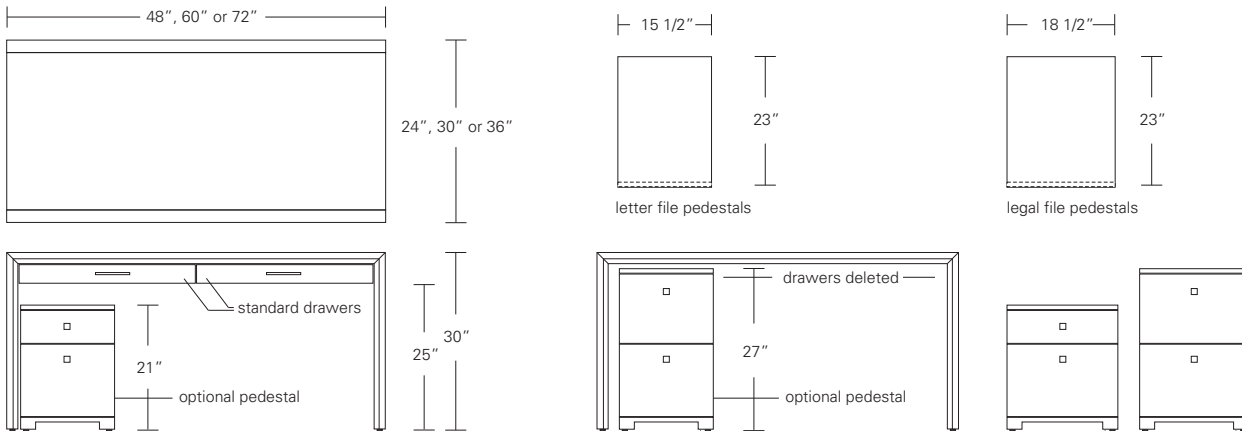

Arris Desk

DESCRIPTION		FINISH OPTIONS		
Arris Side Table, Console & Desk: Profiled and mitered solid wood frame with veneer top. Levelers. Standard Options: Drawers, drawer dividers, shelves. Dark bronze, satin or polished stainless steel pulls. Custom Orders: Custom sizes, woods and finishes are available. Please request a price quotation.	Standard Finishes	NATURAL Cherry, Mahogany, Maple, Oak, Walnut.	STAINED Medium Ash, Dark Ash, Burnt Ash, Ebonized Ash, Medium Cherry, Dark Cherry, Medium Mahogany, Ebonized Maple, Medium Walnut, Dark Walnut, Grey Walnut.	CERUSED Bleached Ash, Cerused Ash, Cerused Dark Ash, Cerused Mahogany, Cerused Dark Mahogany, Cerused Oak, Bleached Walnut, Cerused Walnut, Cerused Grey Walnut.
	Figured Veneers for Top Panel and Pedestal Fronts	Figured Ash, Bird's Eye Maple, Figured Maple.		

DENNIS MILLER ASSOCIATES
200 Lexington Avenue Suite 1210 New York, NY 10016
212.684.0070 Fax.212.684.0776 www.dennismiller.com