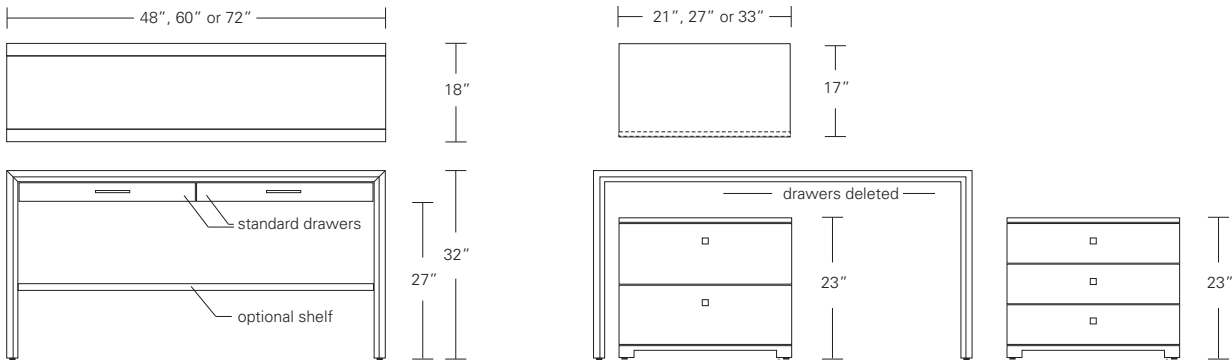

ARRIS SIDE TABLE

28W x 21D x 24H

Shown in Cersed Grey Walnut
with Dark Bronze hardware
and optional Shelf

The clean modern form of the Arris Side Table is enhanced by its focused attention to details, most notably the mitered joining of the wood planes along its front edge. The table can be fitted with an optional shelf or the drawer can be deleted for a more minimal version.

ARRIS SIDE TABLE, CONSOLE & DESK

Arris Side Table

Arris Console

Arris Desk

DESCRIPTION		FINISH OPTIONS		
<p>Arris Side Table, Console & Desk: Profiled and mitered solid wood frame with veneer top. Levelers.</p> <p>Standard Options: Drawers, drawer dividers, shelves. Dark bronze, satin or polished stainless steel pulls.</p> <p>Custom Orders: Custom sizes, woods and finishes are available. Please request a price quotation.</p>	Standard Finishes	<p>NATURAL</p> Cherry, Mahogany, Maple, Oak, Walnut.	<p>STAINED</p> Medium Ash, Dark Ash, Burnt Ash, Ebonized Ash, Medium Cherry, Dark Cherry, Medium Mahogany, Ebonized Maple, Medium Walnut, Dark Walnut, Grey Walnut.	<p>CERUSED</p> Bleached Ash, Cerused Ash, Cerused Dark Ash, Cerused Mahogany, Cerused Dark Mahogany, Cerused Oak, Bleached Walnut, Cerused Walnut, Cerused Grey Walnut.
	Figured Veneers for Top Panel and Pedestal Fronts	Figured Ash, Bird's Eye Maple, Figured Maple.		