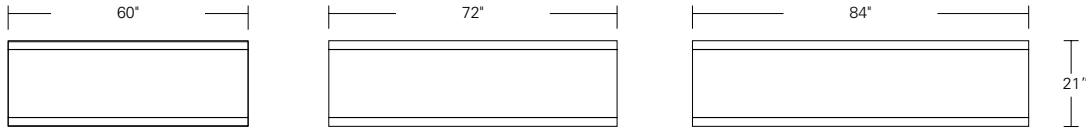

ARRIS SLED BASE SIDEBOARD

72W x 21D x 32H

Shown in Cersed Grey Walnut with Dark Bronze hardware.

In this buffet, the eye-catching beveled profile of the Arris frame miters around an elevated cabinet. The open sled base format produces a streamlined and lighter aesthetic. The Arris Sled Buffet is offered in a variety of sizes and configurations and numerous wood finishes and hardware choices.