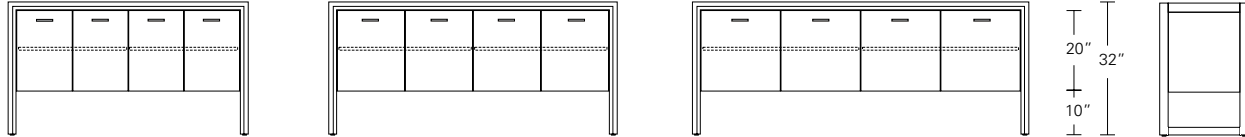

ARRIS SLED BASE SIDEBOARD

72W x 21D x 32H

Shown in Cersed Grey Walnut with Dark Bronze hardware.

In this buffet, the eye-catching beveled profile of the Arris frame miters around an elevated cabinet. The open sled base format produces a streamlined and lighter aesthetic. The Arris Sled Buffet is offered in a variety of sizes and configurations and numerous wood finishes and hardware choices.