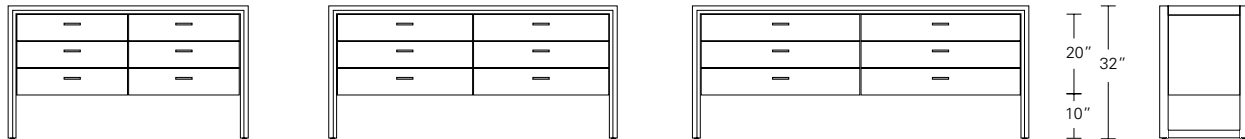

SA60

SA72

SA84

Arris Sled Dresser

DESCRIPTION		FINISH OPTIONS		
Arris Sled Casegoods: Profiled and mitered solid wood frame. Veneered case with doors or drawers. Adjustable shelves behind doors. Soft close hinges and drawer slides Pull Options: Rectangular "D" Pulls in dark bronze, satin or polished stainless steel. Standard Options: Drawer inserts, vented removable back with wire management. Custom Orders: Custom sizes, woods and finishes are available. Please request a price quotation.		NATURAL	STAINED	CERUSED
	Standard Finishes	Cherry, Mahogany, Maple, Walnut, Oak.	Medium Ash, Dark Ash, Burnt Ash, Ebonized Ash, Medium Cherry, Dark Cherry, Medium Mahogany, Ebonized Maple, Medium Walnut, Dark Walnut, GrayWalnut.	Bleached Ash, Cerused Ash, Cerused Dark Ash, Cerused Burnt Ash, Bleached Walnut, Cerused Walnut, Cerused Grey Walnut, Cerused Mahogany, Cerused Dark Mahogany, Cerused Oak
	Custom Finishes	Figured Veneers for Fronts: Figured Ash, Bird's Eye Maple, Figured Maple. Opaque Satin Lacquer for Fronts.