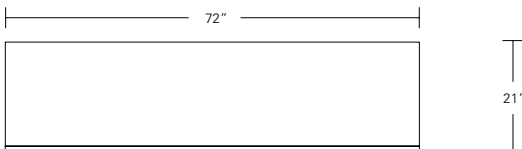

ARRIS SIDEBOARD AND MEDIA CONSOLE

72W x 21D x 30H
72W x 21D x 24H

Shown in Cersed Burnt Ash with
Satin Stainless hardware.

Named after the edge resulting from the joinery of two beveled planes, Arris Casegoods visually draw the eye into their fine craftsmanship. A variety of door and drawer combinations offer a stylish yet functional range of storage motifs.

Arris Buffet

Arris Dresser

Arris Sideboard

Arris Media Console

DESCRIPTION	FINISH OPTIONS			
<p>Arris Casegoods: Veneer cabinet with profiled and mitered solid wood face frame. One adjustable shelf behind each door. Square tapered feet with levelers.</p> <p>Standard Options: Pocket doors, drawer inserts, vented removable back & wire management. Rectangular D pulls in dark bronze, satin or polished stainless steel.</p> <p>Custom Orders: Custom sizes, woods and finishes are available. Please request a price quotation.</p>	Standard Finishes	<p>NATURAL Cherry, Mahogany, Maple, Walnut, Oak.</p>	<p>STAINED Medium Ash, Dark Ash, Burnt Ash, Ebonized Ash, Medium Cherry, Dark Cherry, Medium Mahogany, Ebonized Walnut, Medium Walnut, Dark Walnut, Grey Walnut.</p>	<p>CERUSED Bleached Ash, Cerused Ash, Cerused Burnt Ash, Cerused Dark Ash, Cerused Mahogany, Cerused Dark Mahogany, Cerused Oak, Bleached Walnut, Cerused Walnut, Cerused Grey Walnut.</p>
	Custom Finishes	<p>Figured Veneers for Fronts: Figured Ash, Bird's Eye Maple, Figured Maple. Opaque Satin Lacquer for Fronts.</p>		