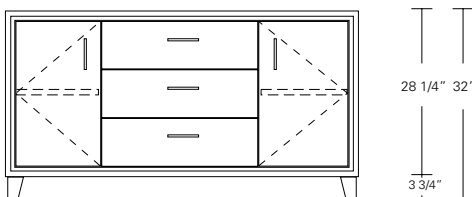

Arris Sideboard