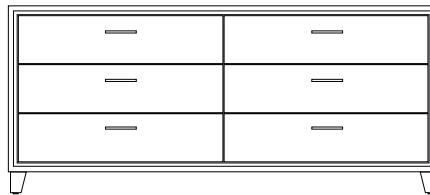

ARRIS SIDEBOARD AND MEDIA CONSOLE

72W x 21D x 30H
72W x 21D x 24H

Shown in Cersed Burnt Ash with
Satin Stainless hardware.

Named after the edge resulting from the joinery of two beveled planes, Arris Casegoods visually draw the eye into their fine craftsmanship. A variety of door and drawer combinations offer a stylish yet functional range of storage motifs.

Arris Buffet

Arris Dresser

Arris Sideboard

Arris Media Console

DESCRIPTION	FINISH OPTIONS			
<p>Arris Casegoods: Veneer cabinet with profiled and mitered solid wood face frame. One adjustable shelf behind each door. Square tapered feet with levelers.</p> <p>Standard Options: Pocket doors, drawer inserts, vented removable back & wire management. Rectangular D pulls in dark bronze, satin or polished stainless steel.</p> <p>Custom Orders: Custom sizes, woods and finishes are available. Please request a price quotation.</p>	Standard Finishes	<p>NATURAL Cherry, Mahogany, Maple, Walnut, Oak.</p>	<p>STAINED Medium Ash, Dark Ash, Burnt Ash, Ebonized Ash, Medium Cherry, Dark Cherry, Medium Mahogany, Ebonized Walnut, Medium Walnut, Dark Walnut, Grey Walnut.</p>	<p>CERUSED Bleached Ash, Cerused Ash, Cerused Burnt Ash, Cerused Dark Ash, Cerused Mahogany, Cerused Dark Mahogany, Cerused Oak, Bleached Walnut, Cerused Walnut, Cerused Grey Walnut.</p>
	Custom Finishes	<p>Figured Veneers for Fronts: Figured Ash, Bird's Eye Maple, Figured Maple. Opaque Satin Lacquer for Fronts.</p>		