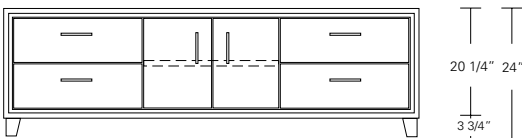

Arris Media Console