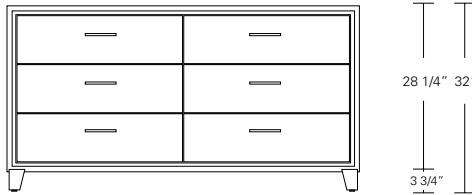

ARRIS SIDEBOARD AND MEDIA CONSOLE

72W x 21D x 30H
72W x 21D x 24H

Shown in Cersed Burnt Ash with
Satin Stainless hardware.

Named after the edge resulting from the joinery of two beveled planes, Arris Casegoods visually draw the eye into their fine craftsmanship. A variety of door and drawer combinations offer a stylish yet functional range of storage motifs.

Arris Buffet

Arris Dresser

Arris Sideboard

Arris Media Console

DESCRIPTION	FINISH OPTIONS			
<p>Arris Casegoods: Veneer cabinet with profiled and mitered solid wood face frame. One adjustable shelf behind each door. Square tapered feet with levelers.</p> <p>Standard Options: Pocket doors, drawer inserts, vented removable back & wire management. Rectangular D pulls in dark bronze, satin or polished stainless steel.</p> <p>Custom Orders: Custom sizes, woods and finishes are available. Please request a price quotation.</p>	Standard Finishes	<p>NATURAL Cherry, Mahogany, Maple, Walnut, Oak.</p>	<p>STAINED Medium Ash, Dark Ash, Burnt Ash, Ebonized Ash, Medium Cherry, Dark Cherry, Medium Mahogany, Ebonized Walnut, Medium Walnut, Dark Walnut, Grey Walnut.</p>	<p>CERUSED Bleached Ash, Cerused Ash, Cerused Burnt Ash, Cerused Dark Ash, Cerused Mahogany, Cerused Dark Mahogany, Cerused Oak, Bleached Walnut, Cerused Walnut, Cerused Grey Walnut.</p>
	Custom Finishes	<p>Figured Veneers for Fronts: Figured Ash, Bird's Eye Maple, Figured Maple. Opaque Satin Lacquer for Fronts.</p>		