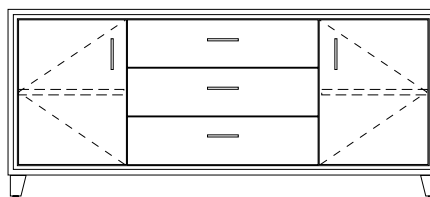

Arris Media Console