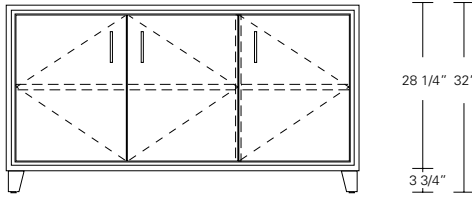

ARRIS SIDEBOARD AND MEDIA CONSOLE

72W x 21D x 30H
72W x 21D x 24H

Shown in Cersed Burnt Ash with
Satin Stainless hardware.

Named after the edge resulting from the joinery of two beveled planes, Arris Casegoods visually draw the eye into their fine craftsmanship. A variety of door and drawer combinations offer a stylish yet functional range of storage motifs.