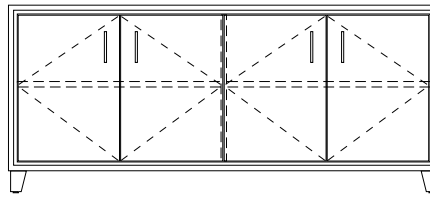

Arris Dresser