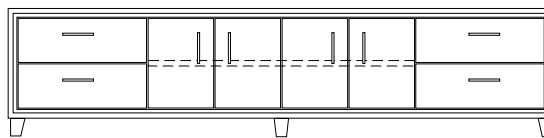

ARRIS SIDEBOARD AND MEDIA CONSOLE

72W x 21D x 30H
72W x 21D x 24H

Shown in Cersed Burnt Ash with
Satin Stainless hardware.

Named after the edge resulting from the joinery of two beveled planes, Arris Casegoods visually draw the eye into their fine craftsmanship. A variety of door and drawer combinations offer a stylish yet functional range of storage motifs.

Arris Buffet

Arris Dresser

Arris Sideboard

Arris Media Console

DESCRIPTION	FINISH OPTIONS			
<p>Arris Casegoods: Veneer cabinet with profiled and mitered solid wood face frame. One adjustable shelf behind each door. Square tapered feet with levelers.</p> <p>Standard Options: Pocket doors, drawer inserts, vented removable back & wire management. Rectangular D pulls in dark bronze, satin or polished stainless steel.</p> <p>Custom Orders: Custom sizes, woods and finishes are available. Please request a price quotation.</p>	Standard Finishes	<p>NATURAL Cherry, Mahogany, Maple, Walnut, Oak.</p>	<p>STAINED Medium Ash, Dark Ash, Burnt Ash, Ebonized Ash, Medium Cherry, Dark Cherry, Medium Mahogany, Ebonized Walnut, Medium Walnut, Dark Walnut, Grey Walnut.</p>	<p>CERUSED Bleached Ash, Cerused Ash, Cerused Burnt Ash, Cerused Dark Ash, Cerused Mahogany, Cerused Dark Mahogany, Cerused Oak, Bleached Walnut, Cerused Walnut, Cerused Grey Walnut.</p>
	Custom Finishes	<p>Figured Veneers for Fronts: Figured Ash, Bird's Eye Maple, Figured Maple. Opaque Satin Lacquer for Fronts.</p>		