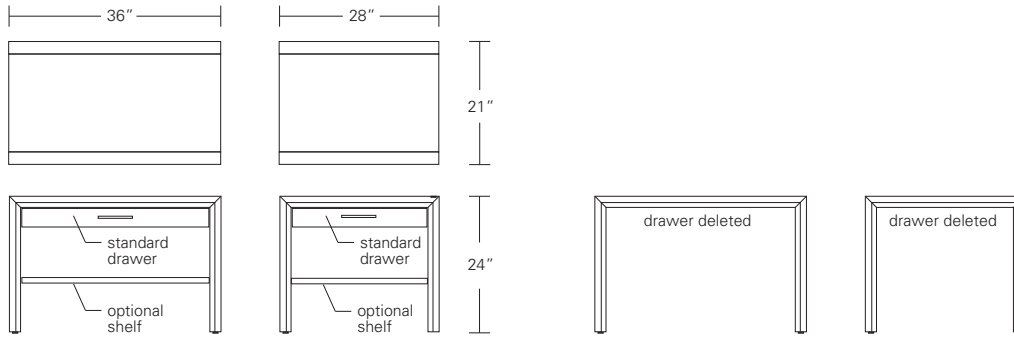

ARRIS SIDE TABLE

28W x 21D x 24H

Shown in Cersed Grey Walnut with Dark Bronze hardware and optional Shelf

The clean modern form of the Arris Side Table is enhanced by its focused attention to details, most notably the mitered joining of the wood planes along its front edge. The table can be fitted with an optional shelf or the drawer can be deleted for a more minimal version.

ARRIS SIDE TABLE, CONSOLE & DESK

Arris Side Table

Arris Console

Arris Desk

DESCRIPTION		FINISH OPTIONS		
<p>Arris Side Table, Console & Desk: Profiled and mitered solid wood frame with veneer top. Levelers.</p> <p>Standard Options: Drawers, drawer dividers, shelves. Dark bronze, satin or polished stainless steel pulls.</p> <p>Custom Orders: Custom sizes, woods and finishes are available. Please request a price quotation.</p>	<p>Standard Finishes</p>	<p>NATURAL</p> <p>Cherry, Mahogany, Maple, Oak, Walnut.</p>	<p>STAINED</p> <p>Medium Ash, Dark Ash, Burnt Ash, Ebonized Ash, Medium Cherry, Dark Cherry, Medium Mahogany, Ebonized Maple, Medium Walnut, Dark Walnut, Grey Walnut.</p>	<p>CERUSED</p> <p>Bleached Ash, Cerused Ash, Cerused Dark Ash, Cerused Mahogany, Cerused Dark Mahogany, Cerused Oak, Bleached Walnut, Cerused Walnut, Cerused Grey Walnut.</p>
		<p>Figured Veneers for Top Panel and Pedestal Fronts</p>	<p>Figured Ash, Bird's Eye Maple, Figured Maple.</p>	