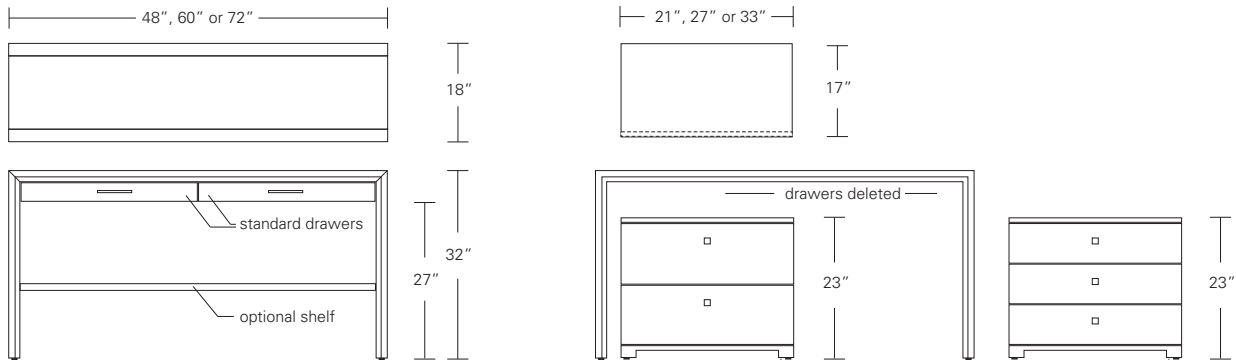

ARRIS SIDE TABLE

28W x 21D x 24H

Shown in Cersed Grey Walnut with Dark Bronze hardware and optional Shelf

The clean modern form of the Arris Side Table is enhanced by its focused attention to details, most notably the mitered joining of the wood planes along its front edge. The table can be fitted with an optional shelf or the drawer can be deleted for a more minimal version.

ARRIS SIDE TABLE, CONSOLE & DESK

Arris Side Table

Arris Console

Arris Desk

DESCRIPTION		FINISH OPTIONS		
<p>Arris Side Table, Console & Desk: Profiled and mitered solid wood frame with veneer top. Levelers.</p> <p>Standard Options: Drawers, drawer dividers, shelves. Dark bronze, satin or polished stainless steel pulls.</p> <p>Custom Orders: Custom sizes, woods and finishes are available. Please request a price quotation.</p>	<p>Standard Finishes</p>	<p>NATURAL</p> <p>Cherry, Mahogany, Maple, Oak, Walnut.</p>	<p>STAINED</p> <p>Medium Ash, Dark Ash, Burnt Ash, Ebonized Ash, Medium Cherry, Dark Cherry, Medium Mahogany, Ebonized Maple, Medium Walnut, Dark Walnut, Grey Walnut.</p>	<p>CERUSED</p> <p>Bleached Ash, Cerused Ash, Cerused Dark Ash, Cerused Mahogany, Cerused Dark Mahogany, Cerused Oak, Bleached Walnut, Cerused Walnut, Cerused Grey Walnut.</p>
		<p>Figured Veneers for Top Panel and Pedestal Fronts</p>	<p>Figured Ash, Bird's Eye Maple, Figured Maple.</p>	