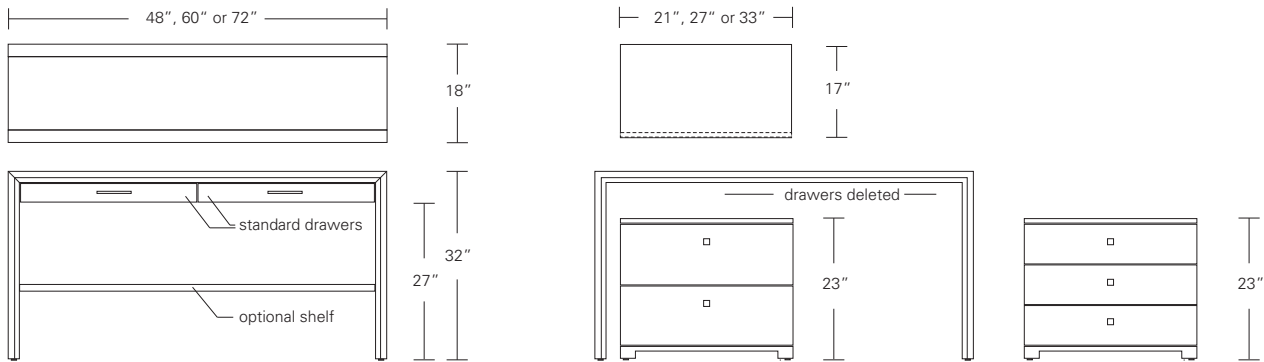

Arris Console