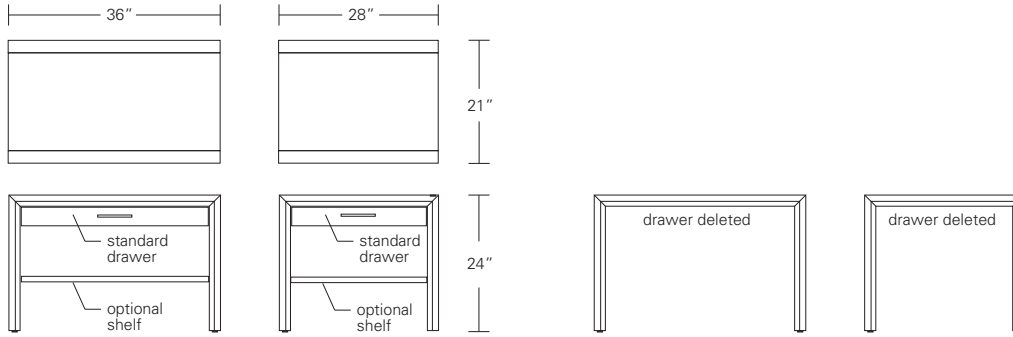

ARRIS SIDE TABLE, CONSOLE, DESK & OTTOMAN

Arris Side Table