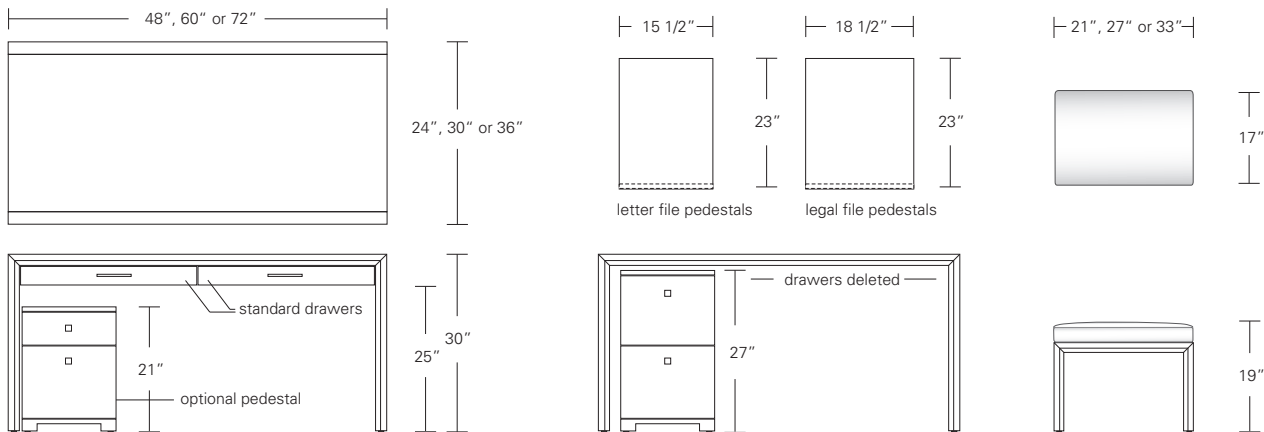

Arris Desk

Arris Ottoman

DESCRIPTION		FINISH OPTIONS		
Arris Side Table, Console & Desk: Profiled and mitered solid wood frame with veneer top. Levelers. Standard Options: Drawers, drawer dividers, shelves. Dark bronze, satin or polished stainless steel pulls. Custom Orders: Custom sizes, woods and finishes are available. Please request a price quotation.	Standard Finishes	NATURAL Cherry, Mahogany, Maple, Walnut, Oak.* *At additional cost.	STAINED Medium Ash, Dark Ash, Burnt Ash, Ebonized Ash, Medium Cherry, Dark Cherry, Medium Mahogany, Ebonized Maple, Medium Walnut, Dark Walnut, Gray Walnut.	CERUSED Bleached Ash, Cerused Ash, Cerused Dark Ash, Cerused Mahogany, Cerused Dark Mahogany, Cerused Oak, Bleached Walnut, Cerused Walnut, Cerused Gray Walnut.
	Figured Veneers for Top Panel and Pedestal Fronts	Figured Ash, Bird's Eye Maple, Figured Maple.