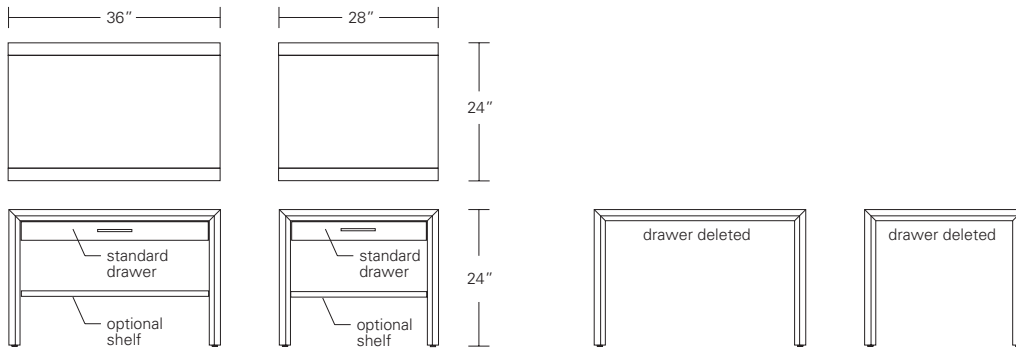

ARRIS DESK AND PEDESTAL

60W x 30D x 29H

Shown in Bleached Walnut with Satin Stainless hardware.

The Arris is a modern table desk solution for either the executive or home office. Flexibility options like dividers keep the pencil drawers organized and matching pedestals that slide underneath add storage and filing. Arris Desks are offered in three sizes and a variety of wood finishes.

ARRIS SIDE TABLE, CONSOLE & DESK

Arris Side Table

Arris Console

Arris Desk

DESCRIPTION		FINISH OPTIONS		
<p>Arris Side Table, Console & Desk: Profiled and mitered solid wood frame with veneer top. Levelers.</p> <p>Standard Options: Drawers, drawer dividers, shelves. Dark bronze, satin or polished stainless steel pulls.</p> <p>Custom Orders: Custom sizes, woods and finishes are available. Please request a price quotation.</p>	<p>Standard Finishes</p>	<p>NATURAL</p> <p>Ash, Cherry, Maple, Mahogany, Walnut, Oak.*</p> <p>*At additional cost.</p>	<p>STAINED</p> <p>Medium Ash, Dark Ash, Burnt Ash, Ebonized Ash, Medium Cherry, Dark Cherry, Medium Mahogany, Ebonized Maple, Medium Walnut, Dark Walnut.</p>	<p>CERUSED</p> <p>Bleached Ash, Cerused Ash, Cerused Dark Ash, Cerused Mahogany, Cerused Dark Mahogany, Cerused Oak, Bleached Walnut, Cerused Walnut.</p>
	<p>Figured Veneers for Top Panel and Pedestal Fronts</p>	<p>Figured Ash, Bird's Eye Maple, Figured Maple.</p>		