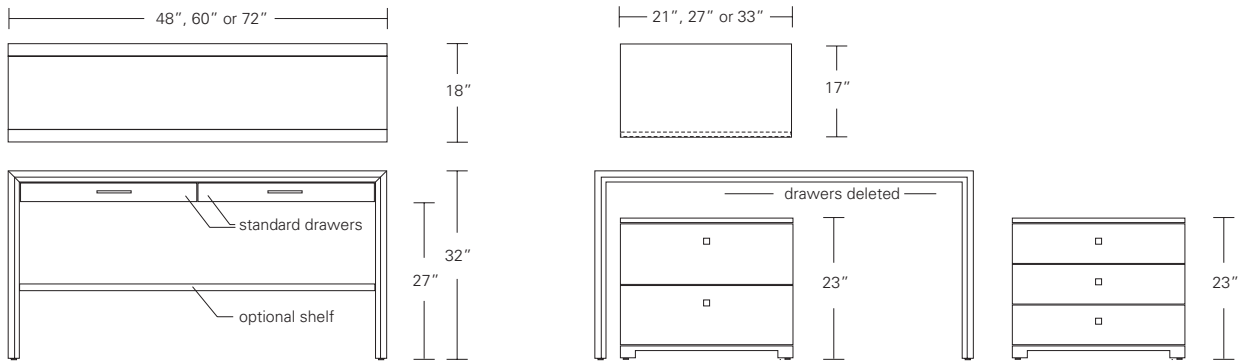

ARRIS DESK AND PEDESTAL

60W x 30D x 29H

Shown in Bleached Walnut with Satin Stainless hardware.

The Arris is a modern table desk solution for either the executive or home office. Flexibility options like dividers keep the pencil drawers organized and matching pedestals that slide underneath add storage and filing. Arris Desks are offered in three sizes and a variety of wood finishes.

ARRIS SIDE TABLE, CONSOLE & DESK

Arris Side Table

Arris Console

Arris Desk

DESCRIPTION		FINISH OPTIONS		
<p>Arris Side Table, Console & Desk: Profiled and mitered solid wood frame with veneer top. Levelers.</p> <p>Standard Options: Drawers, drawer dividers, shelves. Dark bronze, satin or polished stainless steel pulls.</p> <p>Custom Orders: Custom sizes, woods and finishes are available. Please request a price quotation.</p>	<p>Standard Finishes</p>	<p>NATURAL</p> <p>Ash, Cherry, Maple, Mahogany, Walnut, Oak.*</p> <p>*At additional cost.</p>	<p>STAINED</p> <p>Medium Ash, Dark Ash, Burnt Ash, Ebonized Ash, Medium Cherry, Dark Cherry, Medium Mahogany, Ebonized Maple, Medium Walnut, Dark Walnut.</p>	<p>CERUSED</p> <p>Bleached Ash, Cerused Ash, Cerused Dark Ash, Cerused Mahogany, Cerused Dark Mahogany, Cerused Oak, Bleached Walnut, Cerused Walnut.</p>
	<p>Figured Veneers for Top Panel and Pedestal Fronts</p>	<p>Figured Ash, Bird's Eye Maple, Figured Maple.</p>		