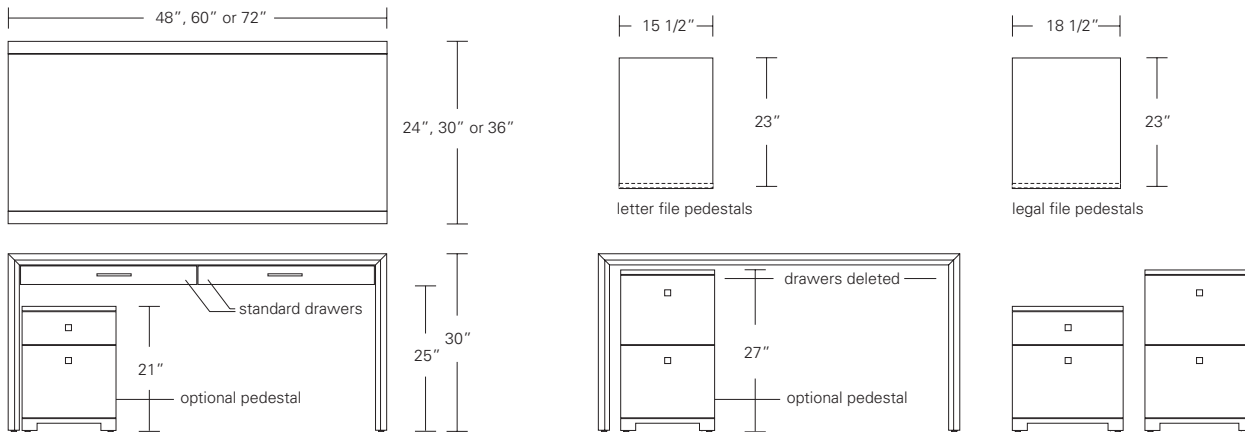

Arris Desk

DESCRIPTION		FINISH OPTIONS		
Arris Side Table, Console & Desk: Profiled and mitered solid wood frame with veneer top. Levelers. Standard Options: Drawers, drawer dividers, shelves. Dark bronze, satin or polished stainless steel pulls. Custom Orders: Custom sizes, woods and finishes are available. Please request a price quotation.	Standard Finishes	NATURAL Ash, Cherry, Maple, Mahogany, Walnut, Oak.* *At additional cost.	STAINED Medium Ash, Dark Ash, Burnt Ash, Ebonized Ash, Medium Cherry, Dark Cherry, Medium Mahogany, Ebonized Maple, Medium Walnut, Dark Walnut.	CERUSED Bleached Ash, Cerused Ash, Cerused Dark Ash, Cerused Mahogany, Cerused Dark Mahogany, Cerused Oak, Bleached Walnut, Cerused Walnut.
	Figured Veneers for Top Panel and Pedestal Fronts	Figured Ash, Bird's Eye Maple, Figured Maple.