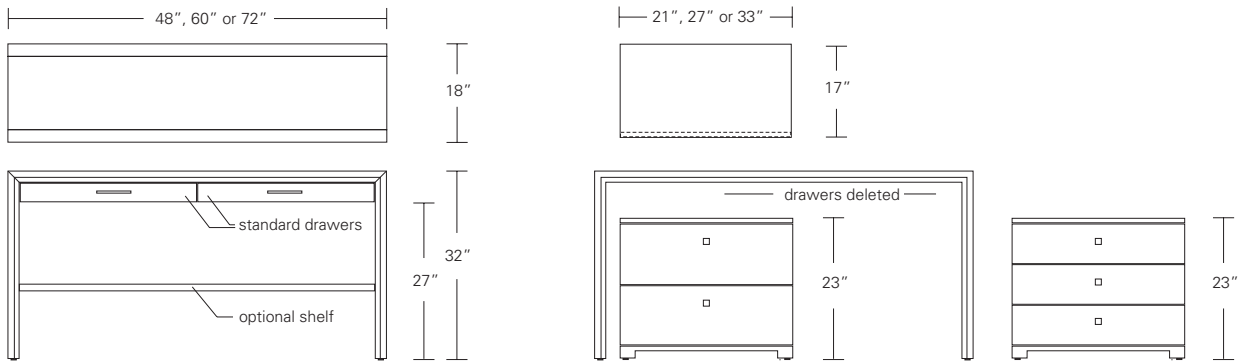

ARRIS CONSOLE

60W x 17D x 32H

Shown in Walnut with Satin
Stainless Steel hardware.

The clean modern form of the Arris Console is enhanced by its focused attention to details, most notably the mitered joining of the wood planes along its front edge. The console can be fitted with two drawers, optional dividers and a shelf.

ARRIS SIDE TABLE, CONSOLE & DESK

Arris Side Table

Arris Console

Arris Desk

DESCRIPTION	FINISH OPTIONS		
	NATURAL	STAINED	CERUSED
<p>Arris Side Table, Console & Desk: Profiled and mitered solid wood frame with veneer top. Levelers.</p> <p>Standard Options: Drawers, drawer dividers, shelves. Dark bronze, satin or polished stainless steel pulls.</p> <p>Custom Orders: Custom sizes, woods and finishes are available. Please request a price quotation.</p>	<p>Ash, Cherry, Maple, Mahogany, Walnut, Oak.*</p> <p>*At additional cost.</p>	<p>Medium Ash, Dark Ash, Burnt Ash, Ebonized Ash, Medium Cherry, Dark Cherry, Medium Mahogany, Ebonized Maple, Medium Walnut, Dark Walnut.</p>	<p>Bleached Ash, Cerused Ash, Cerused Dark Ash, Cerused Mahogany, Cerused Dark Mahogany, Cerused Oak, Bleached Walnut, Cerused Walnut.</p>
<p>Figured Veneers for Top Panel and Pedestal Fronts</p>	<p>Figured Ash, Bird's Eye Maple, Figured Maple.</p>		