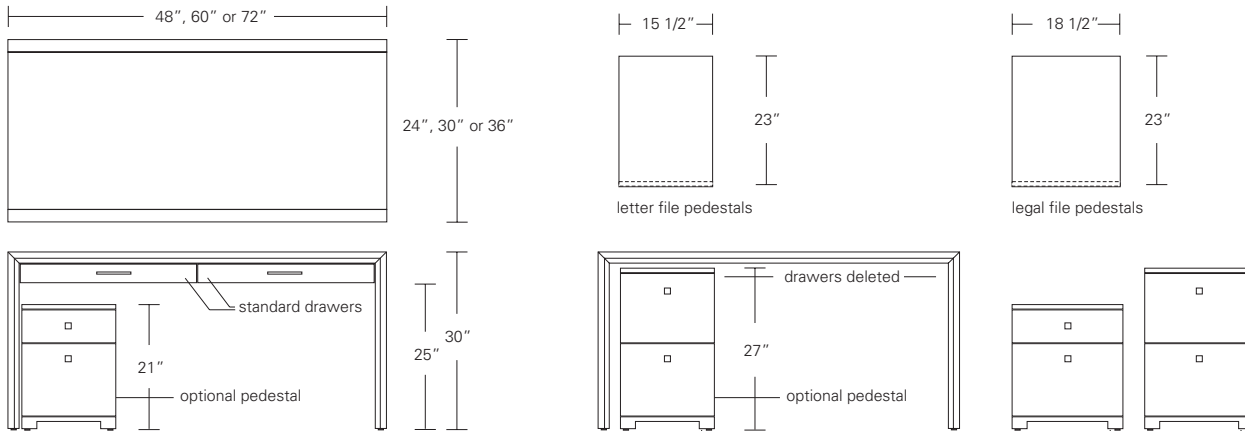

ARRIS CONSOLE

60W x 17D x 32H

Shown in Walnut with Satin
Stainless Steel hardware.

The clean modern form of the Arris Console is enhanced by its focused attention to details, most notably the mitered joining of the wood planes along its front edge. The console can be fitted with two drawers, optional dividers and a shelf.

ARRIS SIDE TABLE, CONSOLE & DESK

Arris Side Table

Arris Console

Arris Desk

DESCRIPTION	FINISH OPTIONS		
	NATURAL	STAINED	CERUSED
<p>Arris Side Table, Console & Desk: Profiled and mitered solid wood frame with veneer top. Levelers.</p> <p>Standard Options: Drawers, drawer dividers, shelves. Dark bronze, satin or polished stainless steel pulls.</p> <p>Custom Orders: Custom sizes, woods and finishes are available. Please request a price quotation.</p>	<p>Ash, Cherry, Maple, Mahogany, Walnut, Oak.*</p> <p>*At additional cost.</p>	<p>Medium Ash, Dark Ash, Burnt Ash, Ebonized Ash, Medium Cherry, Dark Cherry, Medium Mahogany, Ebonized Maple, Medium Walnut, Dark Walnut.</p>	<p>Bleached Ash, Cerused Ash, Cerused Dark Ash, Cerused Mahogany, Cerused Dark Mahogany, Cerused Oak, Bleached Walnut, Cerused Walnut.</p>
<p>Figured Veneers for Top Panel and Pedestal Fronts</p>	<p>Figured Ash, Bird's Eye Maple, Figured Maple.</p>		