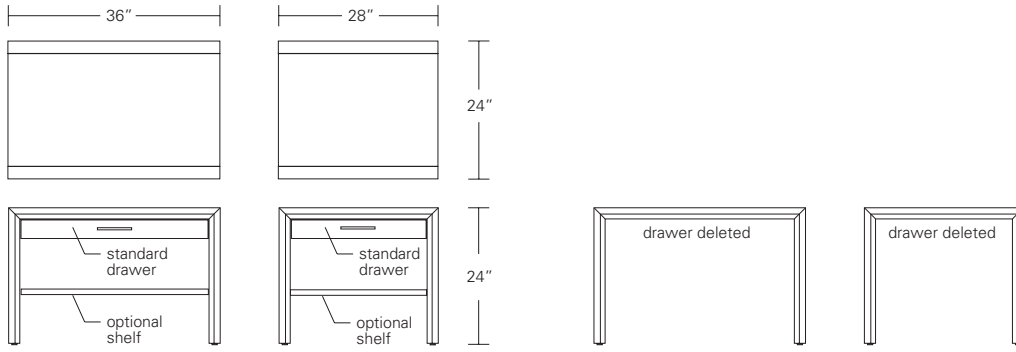

ARRIS CONSOLE

60W x 17D x 32H

Shown in Walnut with Satin
Stainless Steel hardware.

The clean modern form of the Arris Console is enhanced by its focused attention to details, most notably the mitered joining of the wood planes along its front edge. The console can be fitted with two drawers, optional dividers and a shelf.

ARRIS SIDE TABLE, CONSOLE & DESK

Arris Side Table

Arris Console

Arris Desk

DESCRIPTION	FINISH OPTIONS		
	NATURAL	STAINED	CERUSED
<p>Arris Side Table, Console & Desk: Profiled and mitered solid wood frame with veneer top. Levelers.</p> <p>Standard Options: Drawers, drawer dividers, shelves. Dark bronze, satin or polished stainless steel pulls.</p> <p>Custom Orders: Custom sizes, woods and finishes are available. Please request a price quotation.</p>	<p>Ash, Cherry, Maple, Mahogany, Walnut, Oak.*</p> <p>*At additional cost.</p>	<p>Medium Ash, Dark Ash, Burnt Ash, Ebonized Ash, Medium Cherry, Dark Cherry, Medium Mahogany, Ebonized Maple, Medium Walnut, Dark Walnut.</p>	<p>Bleached Ash, Cerused Ash, Cerused Dark Ash, Cerused Mahogany, Cerused Dark Mahogany, Cerused Oak, Bleached Walnut, Cerused Walnut.</p>
<p>Figured Veneers for Top Panel and Pedestal Fronts</p>	<p>Figured Ash, Bird's Eye Maple, Figured Maple.</p>		