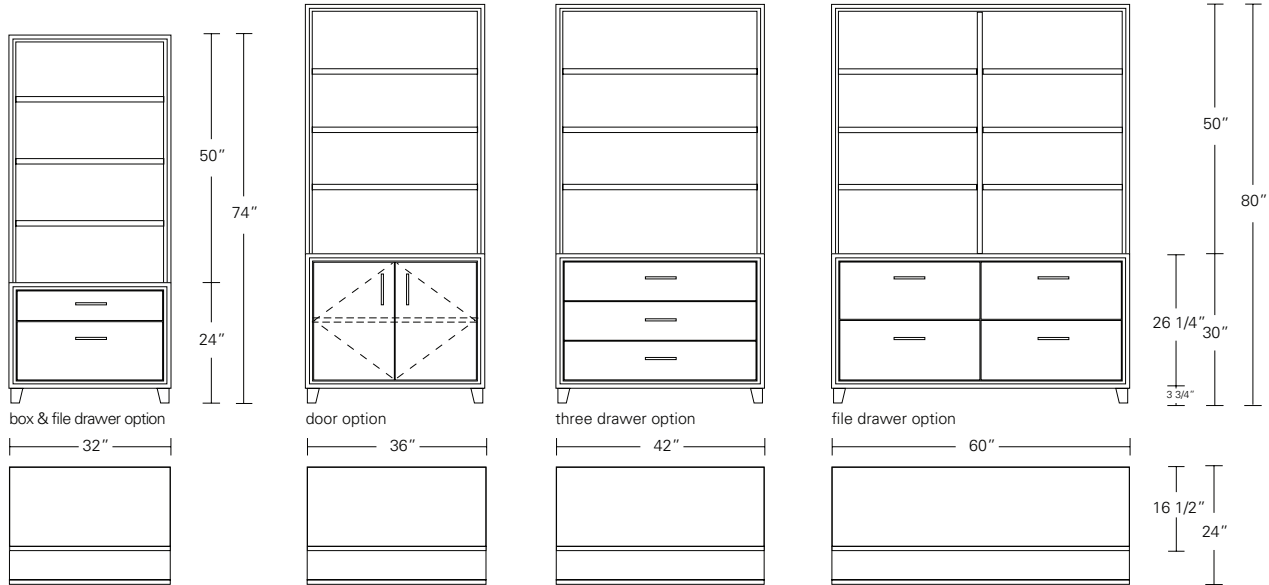

ARRIS CABINETS

36W x 24D x 80H

Shown in Bleached Ash with Satin Stainless hardware.

The mitered faceted profile of the Arris draws the eye to the detail and craftsmanship of these urbane casegoods. Arris Cabinets combine function and flexibility with a wide range of standard sizes, configurations and finishes.