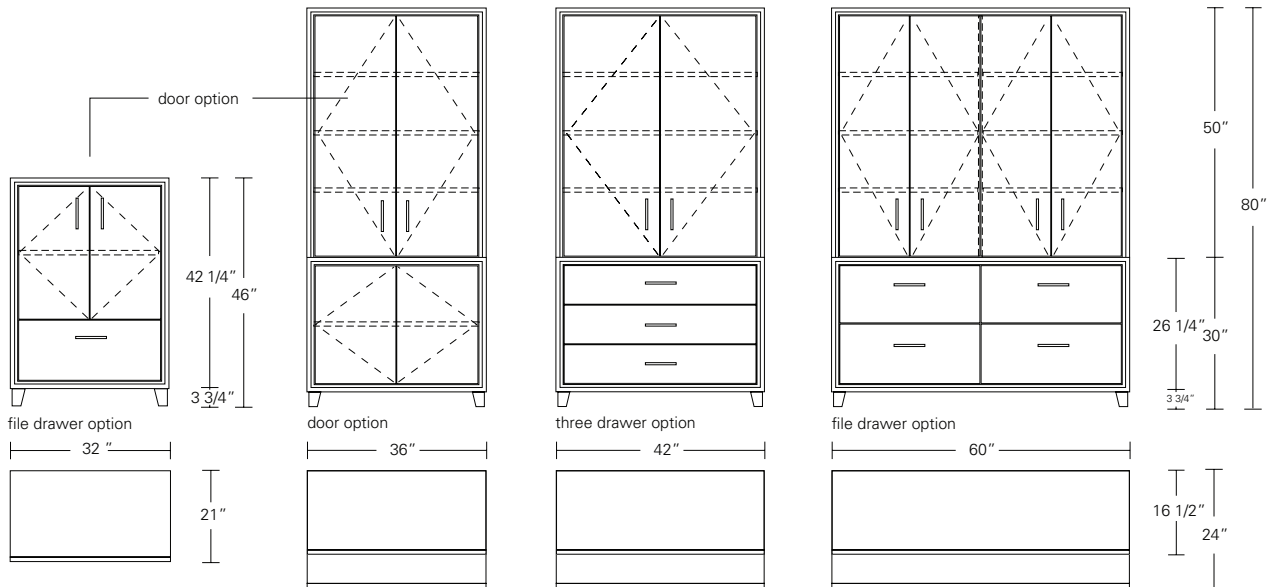

Arris Cabinet

DESCRIPTION	FINISH OPTIONS			
Arris Cabinet: Veneer cabinet with profiled and mitered solid wood face frame. Square tapered feet with levelers. Adjustable shelves and choice of drawers. Standard Options: Pocket doors, drawer inserts, vented removable back & wire management. Dark bronze, satin or polished stainless steel pulls. Custom Orders: Custom sizes, woods and finishes are available. Please request a price quotation.		NATURAL	STAINED	CERUSED
	Standard Finishes	Ash, Cherry, Mahogany, Maple, Walnut, Claro Toned Walnut, Oak.* *At additional cost.	Medium Ash, Dark Ash, Burnt Ash, Ebonized Ash, Medium Cherry, Dark Cherry, Medium Mahogany, Medium Walnut, Dark Walnut, Ebonized Walnut, Grey Walnut, Silver Walnut.	Bleached Ash, Cerused Ash, Cerused Burnt Ash, Cerused Dark Ash, Cerused Mahogany, Cerused Dark Mahogany, Bleached Walnut, Cerused Walnut, Cerused Grey Walnut, Cerused Silver Walnut, Cerused Oak*.
Custom Finishes	Opaque Satin Lacquer for Fronts.