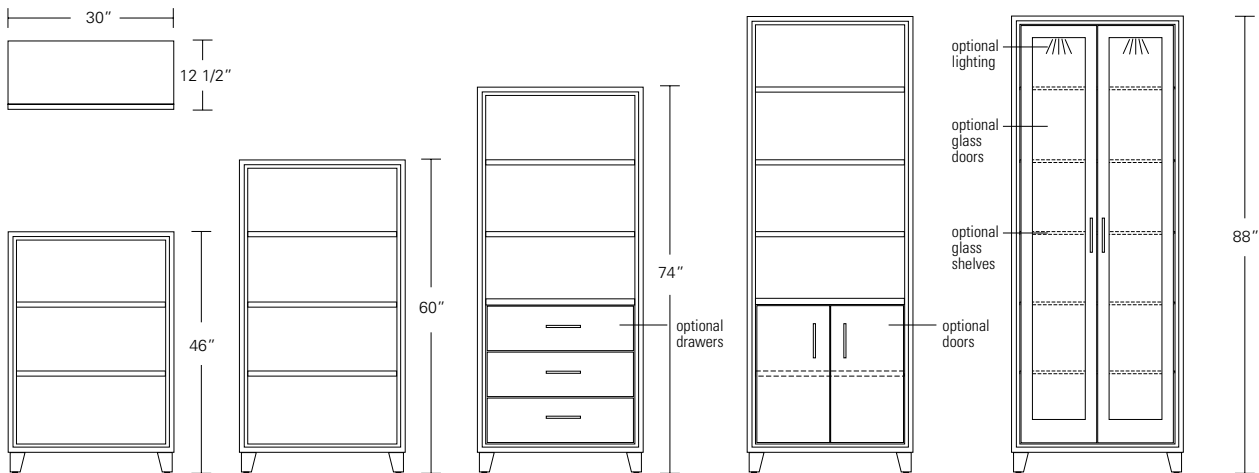

ALTURA FURNITURE

**ARRIS BOOKCASE WITH DOORS AND DRAWERS**

**30W x 12.5D x 88H**

Shown in Cersed Burnt Ash with Satin Stainless hardware.

Named after the edge resulting from the joinery of two planes, Arris Bookcases visually draw the eye into their fine craftsmanship. A variety of wood finishes and sizes offer a stylish yet functional range of open storage solutions or add doors or drawers to enhance functionality.