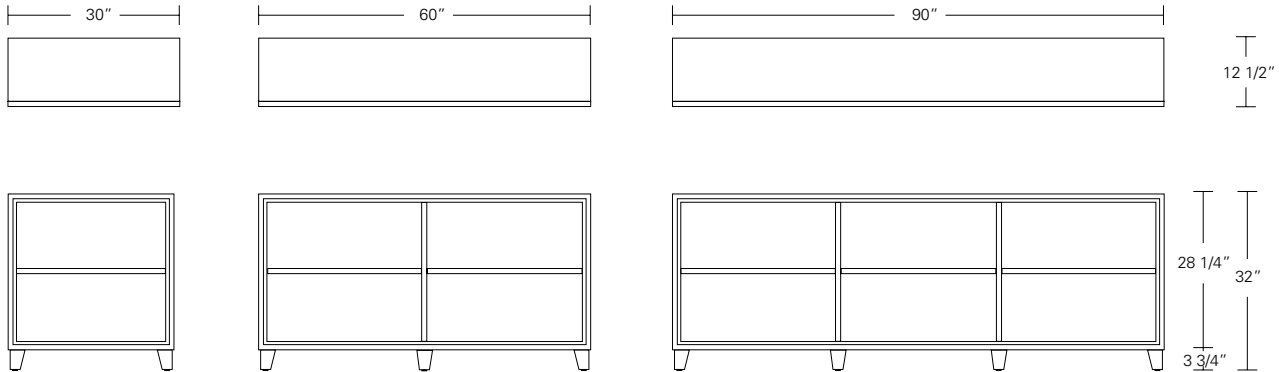

ALTURA FURNITURE

**ARRIS BOOKCASE WITH DOORS AND DRAWERS**

**30W x 12.5D x 88H**

Shown in Cersed Burnt Ash with Satin Stainless hardware.

Named after the edge resulting from the joinery of two planes, Arris Bookcases visually draw the eye into their fine craftsmanship. A variety of wood finishes and sizes offer a stylish yet functional range of open storage solutions or add doors or drawers to enhance functionality.