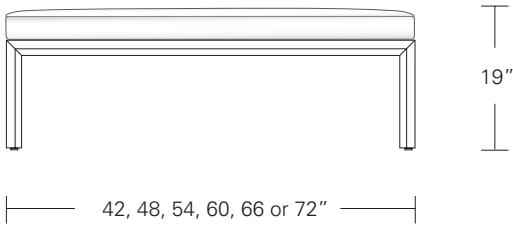

**ARRIS BENCH**

**54W x 17D x 19H**

Shown in Medium Ash with COL and optional top stitching

The Arris Bench is a larger scaled version of the Arris Ottoman. A delicately beveled profile and continuous mitered frame has a linear yet robust elegance. These benches are available in several sizes, wood finishes and a tailored upholstered cushion.

**ARRIS BENCH & OTTOMAN**

**Arris Ottoman**

21"W x 17"D x 19"H  
 27"W x 17"D x 19"H  
 33"W x 17"D x 19"H  
 36"W x 17"D x 19"H

**Arris Bench**

42"W x 17"D x 19"H  
 48"W x 17"D x 19"H  
 54"W x 17"D x 19"H  
 60"W x 17"D x 19"H  
 66"W x 17"D x 19"H  
 72"W x 17"D x 19"H