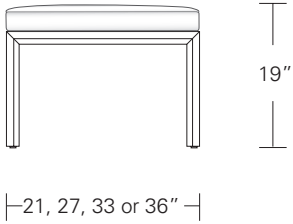

**ARRIS BENCH**

**54W x 17D x 19H**

Shown in Medium Ash with COL and optional top stitching

The Arris Bench is a larger scaled version of the Arris Ottoman. A delicately beveled profile and continuous mitered frame has a linear yet robust elegance. These benches are available in several sizes, wood finishes and a tailored upholstered cushion.

**ARRIS BENCH & OTTOMAN**

**Arris Ottoman**

21"W x 17"D x 19"H  
 27"W x 17"D x 19"H  
 33"W x 17"D x 19"H  
 36"W x 17"D x 19"H

**Arris Bench**

42"W x 17"D x 19"H  
 48"W x 17"D x 19"H  
 54"W x 17"D x 19"H  
 60"W x 17"D x 19"H  
 66"W x 17"D x 19"H  
 72"W x 17"D x 19"H