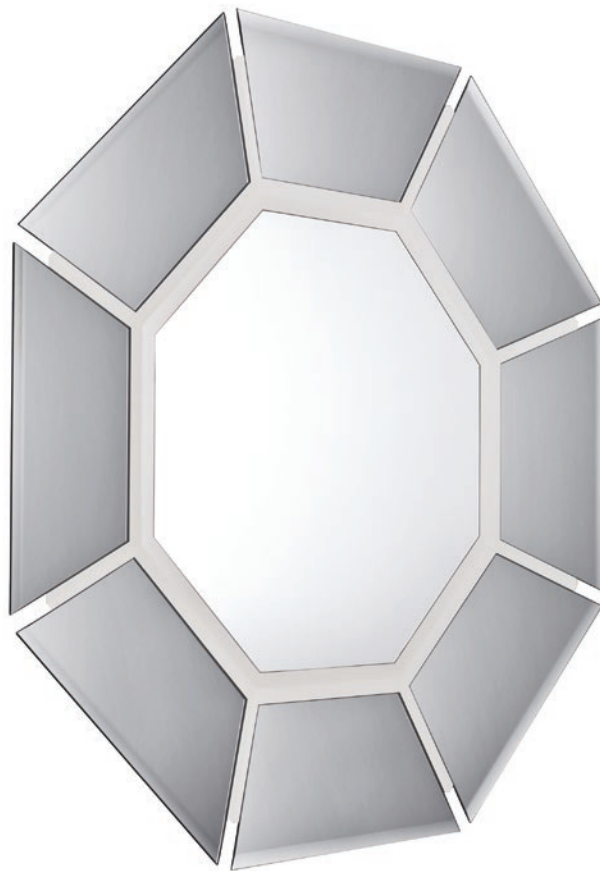

POWELL &
BONNELL

ARRET MIRROR 9682

Mirror panels with detail beveled edge,
radiate from a center mirror supported by a lacquered mount.
54" w x 4" d x 54" h, center mirror 30" w x 30" h.

Also available: 42" w x 3.5" d x 42" h.
As shown: Vanna lacquer mount with Smoked mirror panels and Clear mirrored center.