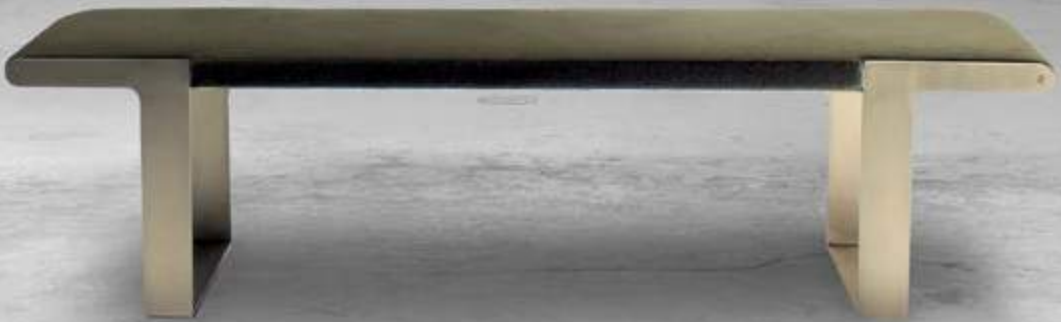

# JIUN HO

FURNITURE

*Arica Bench + Table*

[jiunho.com](http://jiunho.com)

# JIUN HO

SHOWN  
Metal : Champagne

## ARICA BENCH + TABLE

L 84" W 36" H 18"

Note : Table standard wood is Oak or Lacquer  
Available in custom polished stainless steel, please inquire