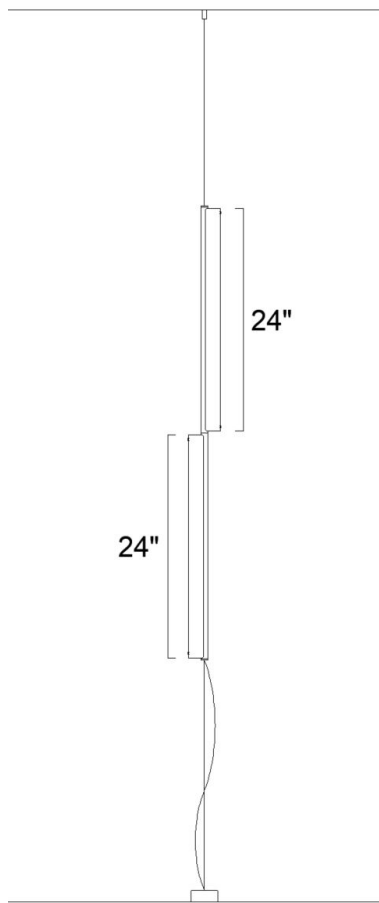

figueredoSTUDIO

PROJECT:

DESCRIPTION:

The Arcus collection has been developed with configuration and customization in mind. It utilizes a modular linear LED body available 16", 24" and 32" lengths that allow the user to configure the fixture with supporting attachment components to fit the specific intended use. The Arcus collection can accommodate table, floor, wall, and ceiling applications.

DIMENSIONS: 48" h x 4" w x 2 1/2" d

MATERIALS:

Solid Brass, Steel and Kiln Formed Glass

WEIGHT:

9 pounds

CHOOSE THE METAL FINISH:

- Blackened Bronze (pictured)
- Oil Rubbed Bronze
- Aged Bronze

SPECIAL ORDER FINISHES (25 % UP-CHARGE)